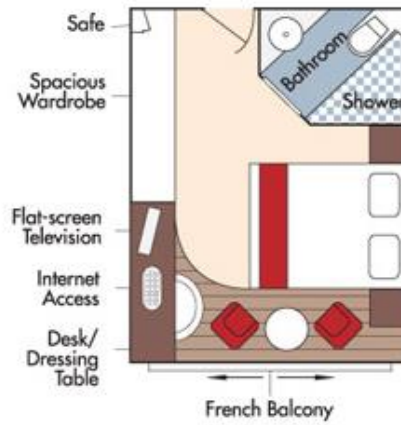

CAT. C, Violin & Cello Deck
French Balcony, 170 sq. ft.

Category C
Brochure Fare $4,498 pp
Your rate $3,998 pp