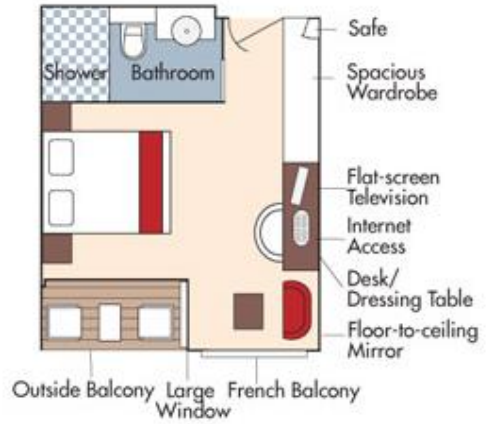

Brochure Fare ~~\$6,998~~ pp  
**Your rate \$6,498 pp**

**CAT. AA, Violin Deck**  
French Balcony & Outside Balcony, 235 sq. ft.

Brochure Fare ~~\$5,698~~ pp  
**Your rate \$5,198 pp**

*Fares listed are cruise-only, per person based on double occupancy and do not include port charges of \$210 per person.*

**CAT. AB, Cello Deck**  
**French Balcony & Outside Balcony, 235 sq. ft.**

**Brochure Fare \$5,498 pp**  
**Your rate \$4,998 pp**

**CAT. BA, Violin Deck**  
**French Balcony & Outside Balcony, 210 sq. ft.**

**Brochure Fare \$5,298 pp**  
**Your rate \$4,798 pp**

**CAT. BB, Cello Deck**  
**French Balcony & Outside Balcony, 210 sq. ft.**

**Brochure Fare \$5,098 pp**  
**Your rate \$4,598 pp**

**CAT. C, Violin & Cello Deck**  
**French Balcony, 170 sq. ft.**