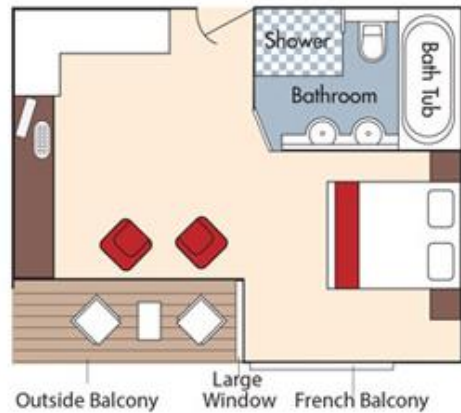

## Judd's Hill Winery

Aboard AmaSonata • 7 Nights • April 15-22, 2022

Budapest, Hungary to Vilshofen, Germany

*Note: Stateroom layouts shown below are not to scale.*

**Suite, Violin Deck**  
French Balcony & Outside Balcony, 350 sq. ft.

Brochure Fare ~~\$6,998~~ pp  
**Your rate \$6,498 pp**

**CAT. AA, Violin Deck**  
French Balcony & Outside Balcony, 235 sq. ft.

Brochure Fare ~~\$5,698~~ pp  
**Your rate \$5,198 pp**

*Fares listed are cruise-only, per person based on double occupancy and do not include port charges of \$210 per person.*

**CAT. AB, Cello Deck**  
**French Balcony & Outside Balcony, 235 sq. ft.**

**Brochure Fare \$5,498 pp**  
**Your rate \$4,998 pp**

**CAT. BA, Violin Deck**  
**French Balcony & Outside Balcony, 210 sq. ft.**