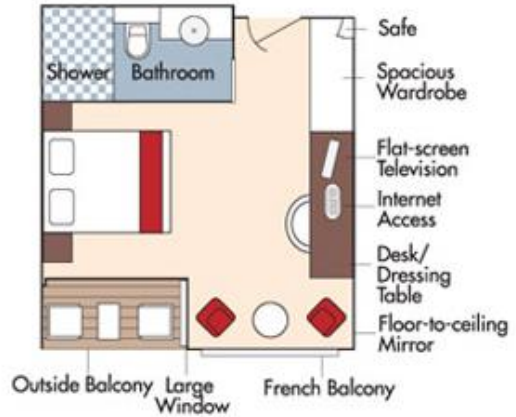

Brochure Fare ~~\$6,998~~ pp  
**Your rate \$6,498 pp**

**CAT. AA, Violin Deck**  
French Balcony & Outside Balcony, 235 sq. ft.

Brochure Fare ~~\$5,698~~ pp  
**Your rate \$5,198 pp**

*Fares listed are cruise-only, per person based on double occupancy and do not include port charges of \$210 per person.*

**CAT. AB, Cello Deck**  
**French Balcony & Outside Balcony, 235 sq. ft.**

**Brochure Fare \$5,498 pp**  
**Your rate \$4,998 pp**

**CAT. BA, Violin Deck**  
**French Balcony & Outside Balcony, 210 sq. ft.**

**Brochure Fare \$5,298 pp**  
**Your rate \$4,798 pp**

**CAT. BB, Cello Deck**  
**French Balcony & Outside Balcony, 210 sq. ft.**

**Brochure Fare \$5,098 pp**  
**Your rate \$4,598 pp**

**CAT. C, Violin & Cello Deck**  
**French Balcony, 170 sq. ft.**