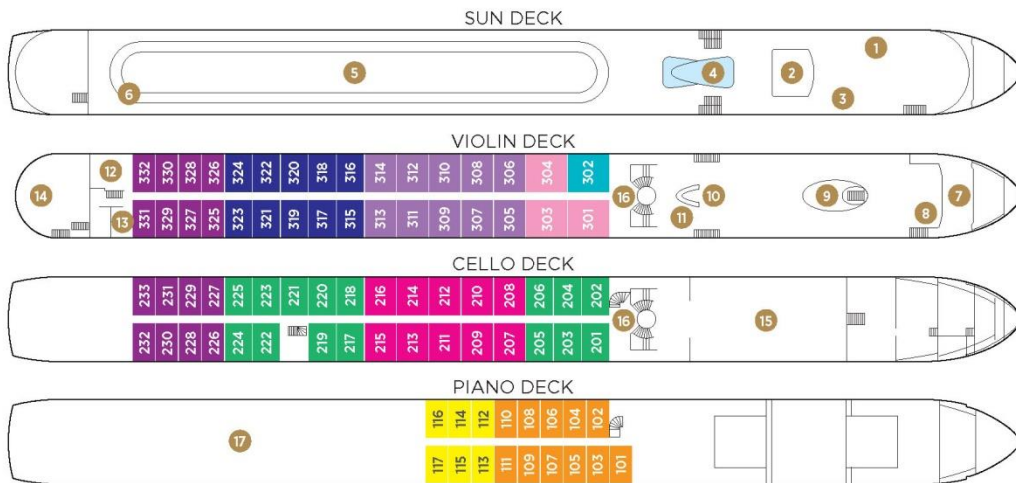

**Brochure Fare \$5,298 pp**  
**Your rate \$4,798 pp**

**CAT. BB, Cello Deck**  
**French Balcony & Outside Balcony, 210 sq. ft.**

**Brochure Fare \$5,098 pp**  
**Your rate \$4,598 pp**

**CAT. C, Violin & Cello Deck**  
**French Balcony, 170 sq. ft.**

**Category C**  
**Brochure Fare \$4,498 pp**  
**Your rate \$3,998 pp**

**CAT. D, Piano Deck**  
Fixed Windows, 160 sq. ft.

Brochure Fare **\$3,698 pp**  
Your rate **\$3,198 pp**

**CAT. E, Piano Deck**  
Fixed Windows, 160 sq. ft.

## AmaSonata Deck Plan

- 1 Lower Sun Deck
- 2 Navigation Bridge
- 3 Bicycles
- 4 Heated Pool
- 5 Sun Deck
- 6 Walking Track
- 7 Al Fresco Dining Terrace
- 8 Observation Lounge
- 9 Main Lounge & Bar
- 10 Gift Shop
- 11 Reception
- 12 Fitness Room
- 13 Massage & Hair Salon
- 14 The Chef's Table Restaurant
- 15 Main Restaurant
- 16 Elevator
- 17 Crew Cabins

*Elevator reaches Main Restaurant, Lobby/Main Lounge and staterooms on Violin and Cello Deck.*

Suite	Violin Deck / French & Outside Balcony - 300 sq. ft.	Cat. BB	Cello Deck / French & Outside Balcony - 210 sq. ft.
Cat. AA+	Violin Deck / French & Outside Balcony - 290 sq. ft.	Cat. C	Violin & Cello Deck / French Balcony - 170 sq. ft.
Cat. AA	Violin Deck / French & Outside Balcony - 235 sq. ft.	Cat. D	Piano Deck / Fixed Windows - 160 sq. ft.
Cat. AB	Cello Deck / French & Outside Balcony - 235 sq. ft.	Cat. E	Piano Deck / Fixed Windows - 160 sq. ft.
Cat. BA	Violin Deck / French & Outside Balcony - 210 sq. ft.		