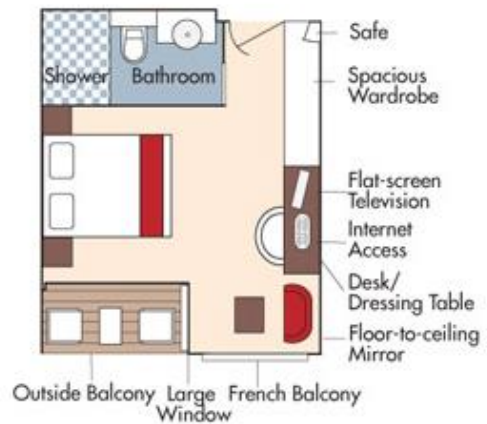

Brochure Fare ~~\$6,998~~ pp  
**Your rate \$6,498 pp**

**CAT. AA, Violin Deck**  
French Balcony & Outside Balcony, 235 sq. ft.

Brochure Fare ~~\$5,698~~ pp  
**Your rate \$5,198 pp**

*Fares listed are cruise-only, per person based on double occupancy and do not include port charges of \$210 per person.*

**CAT. AB, Cello Deck**  
**French Balcony & Outside Balcony, 235 sq. ft.**

**Brochure Fare \$5,498 pp**  
**Your rate \$4,998 pp**

**CAT. BA, Violin Deck**  
**French Balcony & Outside Balcony, 210 sq. ft.**

**Brochure Fare \$5,298 pp**  
**Your rate \$4,798 pp**

**CAT. BB, Cello Deck**  
**French Balcony & Outside Balcony, 210 sq. ft.**

**Brochure Fare \$5,098 pp**  
**Your rate \$4,598 pp**

**CAT. C, Violin & Cello Deck**  
**French Balcony, 170 sq. ft.**