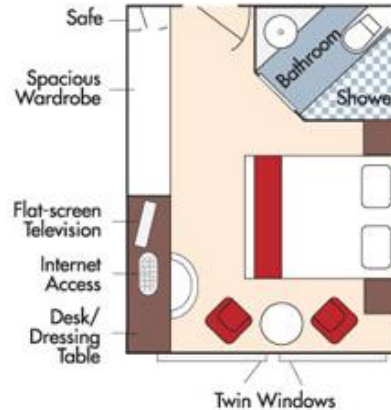

Brochure Fare ~~\$6,998~~ pp  
**Your rate \$6,498 pp**

**CAT. AA, Violin Deck**  
French Balcony & Outside Balcony, 235 sq. ft.

Brochure Fare ~~\$5,698~~ pp  
**Your rate \$5,198 pp**

*Fares listed are cruise-only, per person based on double occupancy and do not include port charges of \$210 per person.*

**Brochure Fare \$5,298 pp**  
**Your rate \$4,798 pp**

**CAT. BB, Cello Deck**  
**French Balcony & Outside Balcony, 210 sq. ft.**

**Brochure Fare \$5,098 pp**  
**Your rate \$4,598 pp**

**CAT. C, Violin & Cello Deck**  
**French Balcony, 170 sq. ft.**

**Category C**  
**Brochure Fare \$4,498 pp**  
**Your rate \$3,998 pp**

**CAT. D, Piano Deck**  
Fixed Windows, 160 sq. ft.

Brochure Fare **\$3,698 pp**  
Your rate **\$3,198 pp**

**CAT. E, Piano Deck**  
Fixed Windows, 160 sq. ft.