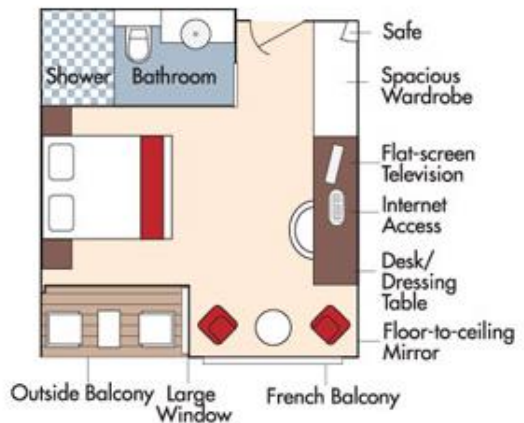

## Judd's Hill Winery

Aboard AmaSonata • 7 Nights • April 15-22, 2022

Budapest, Hungary to Vilshofen, Germany

*Note: Stateroom layouts shown below are not to scale.*

**Suite, Violin Deck**  
French Balcony & Outside Balcony, 350 sq. ft.

Brochure Fare ~~\$6,998~~ pp  
**Your rate \$6,498 pp**

**CAT. AA, Violin Deck**  
French Balcony & Outside Balcony, 235 sq. ft.

Brochure Fare ~~\$5,698~~ pp  
**Your rate \$5,198 pp**

*Fares listed are cruise-only, per person based on double occupancy and do not include port charges of \$210 per person.*