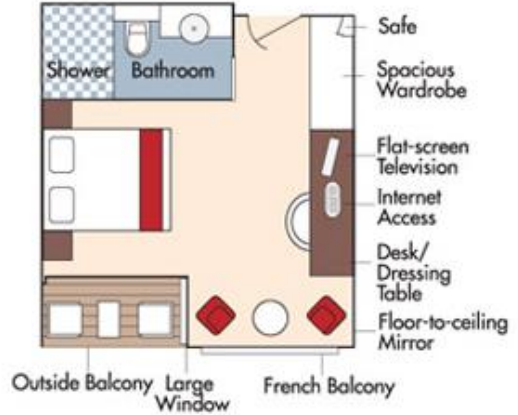

Note: Stateroom layouts shown below are not to scale.

Suite, Violin Deck
French Balcony & Outside Balcony, 350 sq. ft.

Brochure Fare \$6,598 pp
Your rate \$6,348 pp

CAT. AA, Violin Deck
French Balcony & Outside Balcony, 235 sq. ft.

Brochure Fare \$5,298 pp
Your rate \$5,048 pp

Fares listed are cruise-only, per person based on double occupancy and do not include port charges of \$210 per person.

CAT. AB, Cello Deck
French Balcony & Outside Balcony, 235 sq. ft.

Brochure Fare \$5,098 pp
Your rate \$4,848 pp

CAT. BA, Violin Deck
French Balcony & Outside Balcony, 210 sq. ft.

Brochure Fare \$4,898 pp
Your rate \$4,648 pp

CAT. BB, Cello Deck
French Balcony & Outside Balcony, 210 sq. ft.

Brochure Fare \$4,698 pp
Your rate \$4,448 pp

CAT. C, Violin & Cello Deck
French Balcony, 170 sq. ft.

Category C
Brochure Fare \$4,098 pp
Your rate \$3,848 pp

CAT. D, Piano Deck
Fixed Windows, 160 sq. ft.