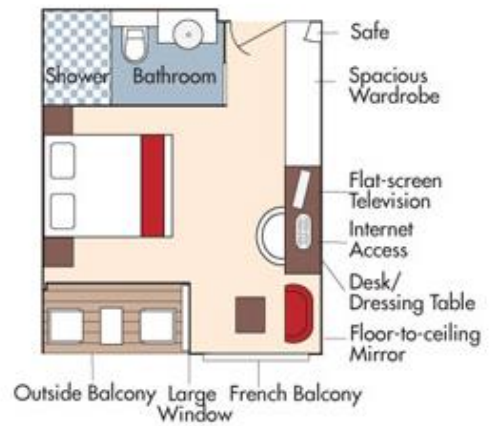

Note: Stateroom layouts shown below are not to scale.

Suite, Violin Deck
French Balcony & Outside Balcony, 350 sq. ft.

Brochure Fare \$6,598 pp
Your rate \$6,348 pp

CAT. AA, Violin Deck
French Balcony & Outside Balcony, 235 sq. ft.

Brochure Fare \$5,298 pp
Your rate \$5,048 pp

Fares listed are cruise-only, per person based on double occupancy and do not include port charges of \$210 per person.

CAT. AB, Cello Deck
French Balcony & Outside Balcony, 235 sq. ft.

Brochure Fare \$5,098 pp
Your rate \$4,848 pp

CAT. BA, Violin Deck
French Balcony & Outside Balcony, 210 sq. ft.

Brochure Fare \$4,898 pp
Your rate \$4,648 pp

CAT. BB, Cello Deck
French Balcony & Outside Balcony, 210 sq. ft.