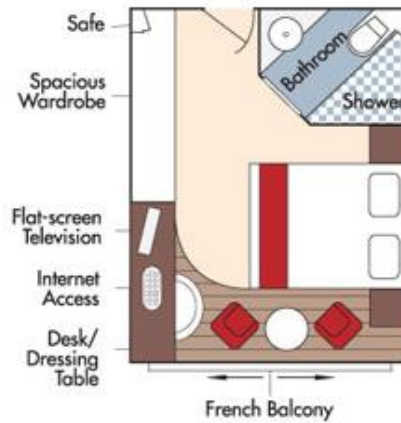

Brochure Fare \$5,298 pp
Your rate \$5,048 pp

Fares listed are cruise-only, per person based on double occupancy and do not include port charges of \$210 per person.

CAT. AB, Cello Deck
French Balcony & Outside Balcony, 235 sq. ft.

Brochure Fare \$5,098 pp
Your rate \$4,848 pp

CAT. BA, Violin Deck
French Balcony & Outside Balcony, 210 sq. ft.

Brochure Fare \$4,898 pp
Your rate \$4,648 pp

CAT. BB, Cello Deck
French Balcony & Outside Balcony, 210 sq. ft.

Brochure Fare \$4,698 pp
Your rate \$4,448 pp

CAT. C, Violin & Cello Deck
French Balcony, 170 sq. ft.

Category C
Brochure Fare \$4,098 pp
Your rate \$3,848 pp

CAT. D, Piano Deck
Fixed Windows, 160 sq. ft.

Brochure Fare **\$3,298 pp**
Your rate **\$3,048 pp**

CAT. E, Piano Deck
Fixed Windows, 160 sq. ft.

Brochure Fare **\$2,999 pp**
Your rate **\$2,749 pp**

AmaSonata Deck Plan

- 1 Lower Sun Deck
- 2 Navigation Bridge
- 3 Bicycles
- 4 Heated Pool
- 5 Sun Deck
- 6 Walking Track
- 7 Al Fresco Dining Terrace
- 8 Observation Lounge
- 9 Main Lounge & Bar
- 10 Gift Shop
- 11 Reception
- 12 Fitness Room
- 13 Massage & Hair Salon
- 14 The Chef's Table Restaurant
- 15 Main Restaurant
- 16 Elevator
- 17 Crew Cabins