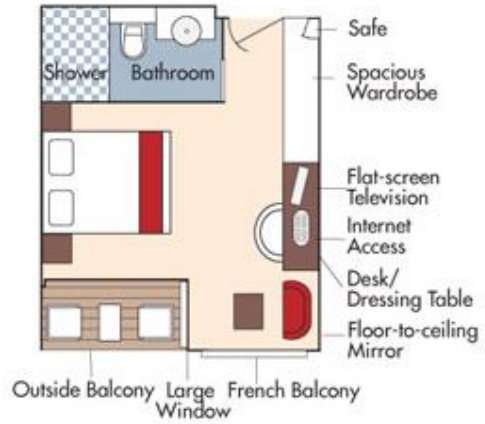

Note: Stateroom layouts shown below are not to scale.

Suite, Violin Deck
French Balcony & Outside Balcony, 350 sq. ft.

Brochure Fare \$6,598 pp
Your rate \$6,348 pp

CAT. AA, Violin Deck
French Balcony & Outside Balcony, 235 sq. ft.

Brochure Fare \$5,298 pp
Your rate \$5,048 pp

Fares listed are cruise-only, per person based on double occupancy and do not include port charges of \$210 per person.

CAT. AB, Cello Deck
French Balcony & Outside Balcony, 235 sq. ft.

Brochure Fare \$5,098 pp
Your rate \$4,848 pp

CAT. BA, Violin Deck
French Balcony & Outside Balcony, 210 sq. ft.

Brochure Fare \$4,898 pp
Your rate \$4,648 pp

CAT. BB, Cello Deck
French Balcony & Outside Balcony, 210 sq. ft.

Brochure Fare \$4,698 pp
Your rate \$4,448 pp

CAT. C, Violin & Cello Deck
French Balcony, 170 sq. ft.

Category C
Brochure Fare \$4,098 pp
Your rate \$3,848 pp

CAT. D, Piano Deck
Fixed Windows, 160 sq. ft.