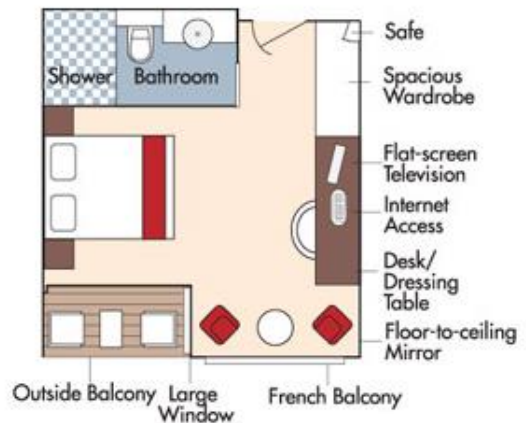

Note: Stateroom layouts shown below are not to scale.

Suite, Violin Deck
French Balcony & Outside Balcony, 350 sq. ft.

Brochure Fare \$6,598 pp
Your rate \$6,348 pp

CAT. AA, Violin Deck
French Balcony & Outside Balcony, 235 sq. ft.

Brochure Fare \$5,298 pp
Your rate \$5,048 pp

Fares listed are cruise-only, per person based on double occupancy and do not include port charges of \$210 per person.

CAT. AB, Cello Deck
French Balcony & Outside Balcony, 235 sq. ft.

Brochure Fare \$5,098 pp
Your rate \$4,848 pp

CAT. BA, Violin Deck
French Balcony & Outside Balcony, 210 sq. ft.

Brochure Fare \$4,898 pp
Your rate \$4,648 pp

CAT. BB, Cello Deck
French Balcony & Outside Balcony, 210 sq. ft.