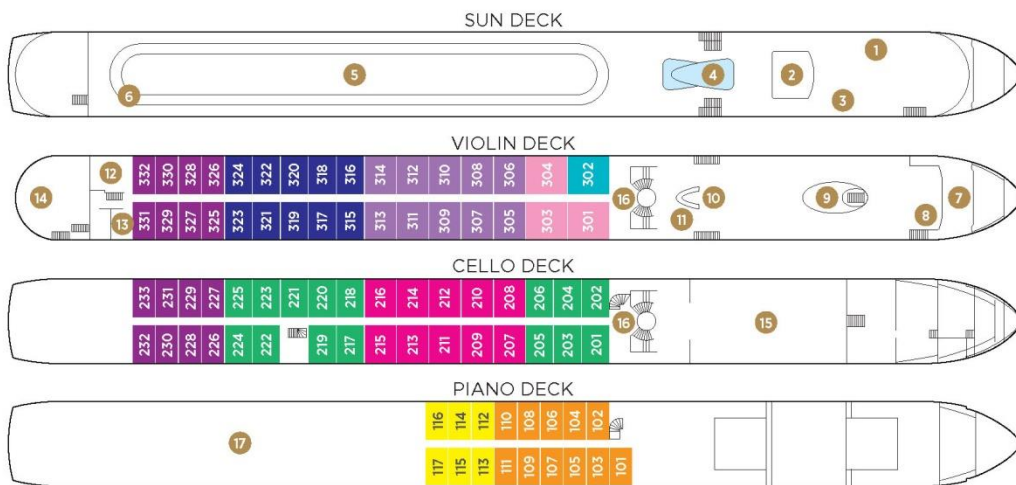

Brochure Fare \$5,098 pp
Your rate \$4,848 pp

CAT. BA, Violin Deck
French Balcony & Outside Balcony, 210 sq. ft.

Brochure Fare \$4,898 pp
Your rate \$4,648 pp

CAT. BB, Cello Deck
French Balcony & Outside Balcony, 210 sq. ft.

Brochure Fare \$4,698 pp
Your rate \$4,448 pp

CAT. C, Violin & Cello Deck
French Balcony, 170 sq. ft.

Category C
Brochure Fare \$4,098 pp
Your rate \$3,848 pp

CAT. D, Piano Deck
Fixed Windows, 160 sq. ft.

Brochure Fare **\$3,298 pp**
Your rate **\$3,048 pp**

CAT. E, Piano Deck
Fixed Windows, 160 sq. ft.

Brochure Fare **\$2,999 pp**
Your rate **\$2,749 pp**

AmaSonata Deck Plan

- 1 Lower Sun Deck
- 2 Navigation Bridge
- 3 Bicycles
- 4 Heated Pool
- 5 Sun Deck
- 6 Walking Track
- 7 Al Fresco Dining Terrace
- 8 Observation Lounge
- 9 Main Lounge & Bar
- 10 Gift Shop
- 11 Reception
- 12 Fitness Room
- 13 Massage & Hair Salon
- 14 The Chef's Table Restaurant
- 15 Main Restaurant
- 16 Elevator
- 17 Crew Cabins

Elevator reaches Main Restaurant, Lobby/Main Lounge and staterooms on Violin and Cello Deck.

Suite	Violin Deck / French & Outside Balcony - 300 sq. ft.	Cat. BB	Cello Deck / French & Outside Balcony - 210 sq. ft.
Cat. AA+	Violin Deck / French & Outside Balcony - 290 sq. ft.	Cat. C	Violin & Cello Deck / French Balcony - 170 sq. ft.
Cat. AA	Violin Deck / French & Outside Balcony - 235 sq. ft.	Cat. D	Piano Deck / Fixed Windows - 160 sq. ft.
Cat. AB	Cello Deck / French & Outside Balcony - 235 sq. ft.	Cat. E	Piano Deck / Fixed Windows - 160 sq. ft.
Cat. BA	Violin Deck / French & Outside Balcony - 210 sq. ft.		