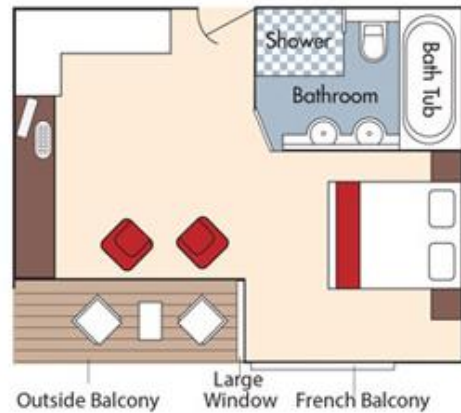

Note: Stateroom layouts shown below are not to scale.

Suite, Violin Deck
French Balcony & Outside Balcony, 350 sq. ft.

Brochure Fare \$6,598 pp
Your rate \$6,348 pp

CAT. AA, Violin Deck
French Balcony & Outside Balcony, 235 sq. ft.

Brochure Fare \$5,298 pp
Your rate \$5,048 pp

Fares listed are cruise-only, per person based on double occupancy and do not include port charges of \$210 per person.

CAT. AB, Cello Deck
French Balcony & Outside Balcony, 235 sq. ft.

Elevator reaches Main Restaurant, Lobby/Main Lounge and staterooms on Violin and Cello Deck.

Suite	Violin Deck / French & Outside Balcony - 300 sq. ft.	Cat. BB	Cello Deck / French & Outside Balcony - 210 sq. ft.
Cat. AA+	Violin Deck / French & Outside Balcony - 290 sq. ft.	Cat. C	Violin & Cello Deck / French Balcony - 170 sq. ft.
Cat. AA	Violin Deck / French & Outside Balcony - 235 sq. ft.	Cat. D	Piano Deck / Fixed Windows - 160 sq. ft.
Cat. AB	Cello Deck / French & Outside Balcony - 235 sq. ft.	Cat. E	Piano Deck / Fixed Windows - 160 sq. ft.
Cat. BA	Violin Deck / French & Outside Balcony - 210 sq. ft.		