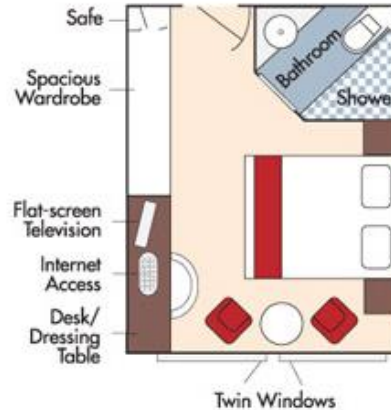

Brochure Fare \$5,098 pp
Your rate \$4,848 pp

CAT. BA, Violin Deck
French Balcony & Outside Balcony, 210 sq. ft.

Brochure Fare \$4,898 pp
Your rate \$4,648 pp

CAT. BB, Cello Deck
French Balcony & Outside Balcony, 210 sq. ft.

Brochure Fare \$4,698 pp
Your rate \$4,448 pp

CAT. C, Violin & Cello Deck
French Balcony, 170 sq. ft.

Category C
Brochure Fare \$4,098 pp
Your rate \$3,848 pp

CAT. D, Piano Deck
Fixed Windows, 160 sq. ft.

Brochure Fare **\$3,298 pp**
Your rate **\$3,048 pp**

CAT. E, Piano Deck
Fixed Windows, 160 sq. ft.

Brochure Fare **\$2,999 pp**
Your rate **\$2,749 pp**

AmaSonata Deck Plan

- 1 Lower Sun Deck
- 2 Navigation Bridge
- 3 Bicycles
- 4 Heated Pool
- 5 Sun Deck
- 6 Walking Track
- 7 Al Fresco Dining Terrace
- 8 Observation Lounge
- 9 Main Lounge & Bar
- 10 Gift Shop
- 11 Reception
- 12 Fitness Room
- 13 Massage & Hair Salon
- 14 The Chef's Table Restaurant
- 15 Main Restaurant
- 16 Elevator
- 17 Crew Cabins

Elevator reaches Main Restaurant, Lobby/Main Lounge and staterooms on Violin and Cello Deck.

Suite	Violin Deck / French & Outside Balcony - 300 sq. ft.	Cat. BB	Cello Deck / French & Outside Balcony - 210 sq. ft.
Cat. AA+	Violin Deck / French & Outside Balcony - 290 sq. ft.	Cat. C	Violin & Cello Deck / French Balcony - 170 sq. ft.
Cat. AA	Violin Deck / French & Outside Balcony - 235 sq. ft.	Cat. D	Piano Deck / Fixed Windows - 160 sq. ft.
Cat. AB	Cello Deck / French & Outside Balcony - 235 sq. ft.	Cat. E	Piano Deck / Fixed Windows - 160 sq. ft.
Cat. BA	Violin Deck / French & Outside Balcony - 210 sq. ft.		