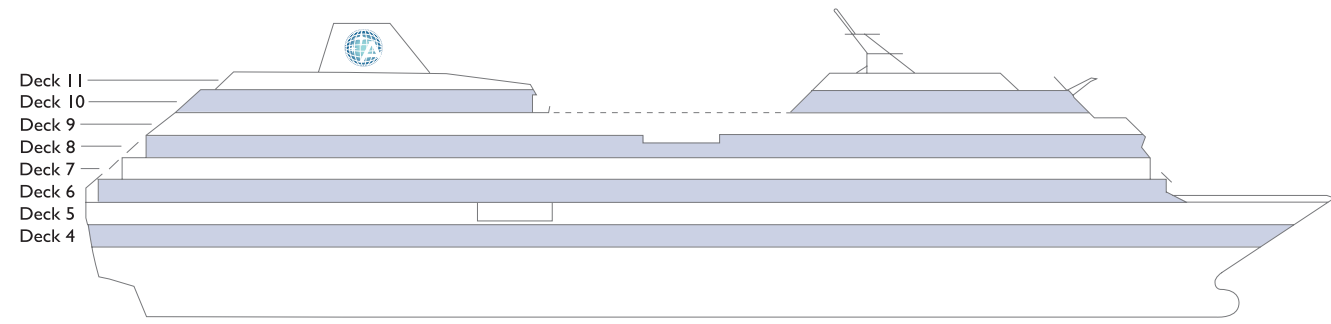

SHIP SPECIFICATIONS

Occupancy: 690 (Double Occupancy)
 Net Tonnage: 30,277
 Length: 592 feet (180 meters)
 Beam: 84 feet (25 meters)
 Guest Decks: Eight
 Cruising Speed: 18.5 knots
 Refurbished: 2016
 Electric Current: 110/220 AC
 Officers and Crew: 408 International Officers, Crew and Staff
 Ship's Registry: Malta

*Category 08 Staterooms have obstructed views.
 Deck plans are not drawn to scale, and deck numbers reflect guest levels only.

Azamara Journey Deck Plans

©2018 Azamara Club Cruises. Ship's Registry: Malta. Deck plans are subject to change without notice. Deck plan updated May 9, 2018.