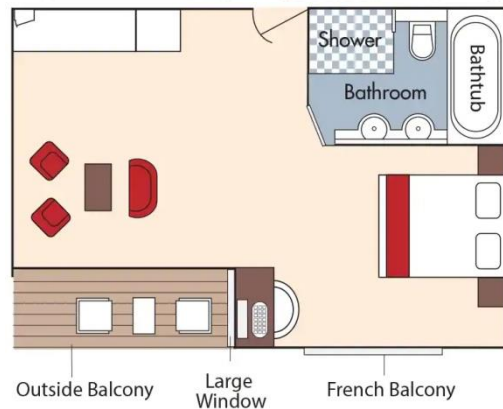

Suite, Violin Deck
French Balcony & Outside Balcony, 350 sq. ft.

Brochure Fare \$7,498 pp
Your rate \$7,248 pp

CAT. AA, Violin Deck
French Balcony & Outside Balcony, 235 sq. ft.

Brochure Fare \$6,198 pp
Your rate \$5,948 pp

Fares listed are cruise-only, per person based on double occupancy and do not include port charges of \$210 per person.

CAT. AB, Cello Deck
French Balcony & Outside Balcony, 235 sq. ft.

Brochure Fare \$5,998 pp
Your rate \$5,748 pp

CAT. BA, Violin Deck
French Balcony & Outside Balcony, 210 sq. ft.

Brochure Fare \$5,798 pp
Your rate \$5,548 pp

CAT. BB, Cello Deck
French Balcony & Outside Balcony, 210 sq. ft.

Brochure Fare ~~\$5,598~~ pp
 Your rate \$5,348 pp

CAT. C, Violin & Cello Deck
French Balcony, 170 sq. ft.

Brochure Fare ~~\$4,998~~ pp
 Your rate \$4,748 pp

Fares listed are cruise-only, per person based on double occupancy and do not include port charges of \$210 per person.