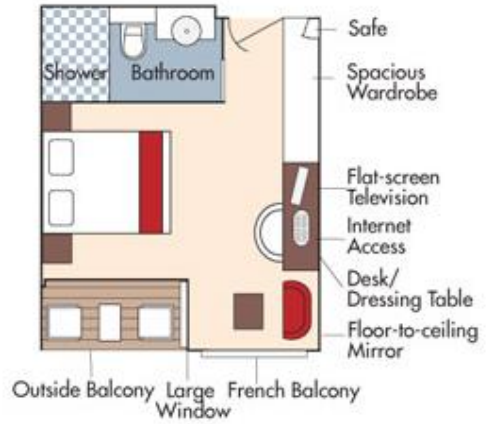

Suite, Violin Deck
French Balcony & Outside Balcony, 350 sq. ft.

Brochure Fare \$7,498 pp
Your rate \$7,248 pp

CAT. AA, Violin Deck
French Balcony & Outside Balcony, 235 sq. ft.

Brochure Fare \$6,198 pp
Your rate \$5,948 pp

Fares listed are cruise-only, per person based on double occupancy and do not include port charges of \$210 per person.

CAT. AB, Cello Deck
French Balcony & Outside Balcony, 235 sq. ft.

Brochure Fare \$5,998 pp
Your rate \$5,748 pp

CAT. BA, Violin Deck
French Balcony & Outside Balcony, 210 sq. ft.

Brochure Fare \$5,798 pp
Your rate \$5,548 pp

CAT. BB, Cello Deck
French Balcony & Outside Balcony, 210 sq. ft.

Brochure Fare ~~\$5,598~~ pp
 Your rate \$5,348 pp

CAT. C, Violin & Cello Deck
French Balcony, 170 sq. ft.

Brochure Fare ~~\$4,998~~ pp
 Your rate \$4,748 pp

Fares listed are cruise-only, per person based on double occupancy and do not include port charges of \$210 per person.