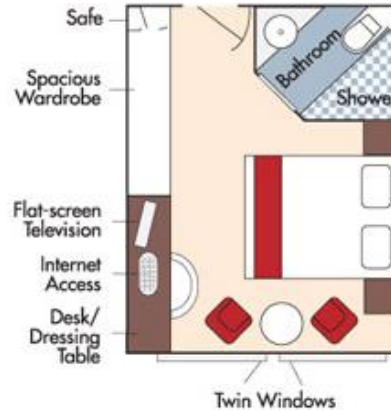

Fares listed are cruise-only, per person based on double occupancy and do not include port charges of \$210 per person.

CAT. AB, Cello Deck
French Balcony & Outside Balcony, 235 sq. ft.

Brochure Fare \$5,998 pp
Your rate \$5,748 pp

CAT. BA, Violin Deck
French Balcony & Outside Balcony, 210 sq. ft.

Brochure Fare \$5,798 pp
Your rate \$5,548 pp

CAT. BB, Cello Deck
French Balcony & Outside Balcony, 210 sq. ft.

Brochure Fare ~~\$5,598~~ pp
 Your rate \$5,348 pp

CAT. C, Violin & Cello Deck
French Balcony, 170 sq. ft.

Brochure Fare ~~\$4,998~~ pp
 Your rate \$4,748 pp

Fares listed are cruise-only, per person based on double occupancy and do not include port charges of \$210 per person.

CAT. D, Piano Deck
Fixed Windows, 170 sq. ft.

Brochure Fare \$4,198 pp
Your rate \$3,948 pp

CAT. E, Piano Deck
Fixed Windows, 170 sq. ft.

Brochure Fare \$3,899 pp
Your rate \$3,649 pp

AmaVerde DECK PLAN

- 1 Lower Sun Deck
- 2 Navigation Bridge
- 3 Bicycles
- 4 Heated Pool
- 5 Sun Deck
- 6 Walking Track
- 7 Putting Green
- 8 Bow Seating Area
- 9 Observation Lounge
- 10 Main Lounge & Bar
- 11 Gift Shop
- 12 Reception
- 13 Massage & Hair Salon
- 14 Fitness Room
- 15 The Chef's Table Restaurant
- 16 Main Restaurant
- 17 Elevator
- 18 Crew Cabins