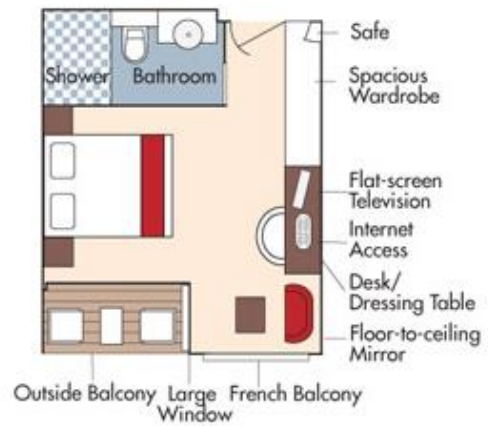

Suite, Violin Deck
French Balcony & Outside Balcony, 350 sq. ft.

Brochure Fare \$7,498 pp
Your rate \$7,248 pp

CAT. AA, Violin Deck
French Balcony & Outside Balcony, 235 sq. ft.

Brochure Fare \$6,198 pp
Your rate \$5,948 pp

Fares listed are cruise-only, per person based on double occupancy and do not include port charges of \$210 per person.

CAT. AB, Cello Deck
French Balcony & Outside Balcony, 235 sq. ft.

Brochure Fare \$5,998 pp
Your rate \$5,748 pp

CAT. BA, Violin Deck
French Balcony & Outside Balcony, 210 sq. ft.

Brochure Fare \$5,798 pp
Your rate \$5,548 pp

CAT. BB, Cello Deck
French Balcony & Outside Balcony, 210 sq. ft.

Brochure Fare ~~\$5,598~~ pp
 Your rate \$5,348 pp

CAT. C, Violin & Cello Deck
French Balcony, 170 sq. ft.

Brochure Fare ~~\$4,998~~ pp
 Your rate \$4,748 pp

Fares listed are cruise-only, per person based on double occupancy and do not include port charges of \$210 per person.