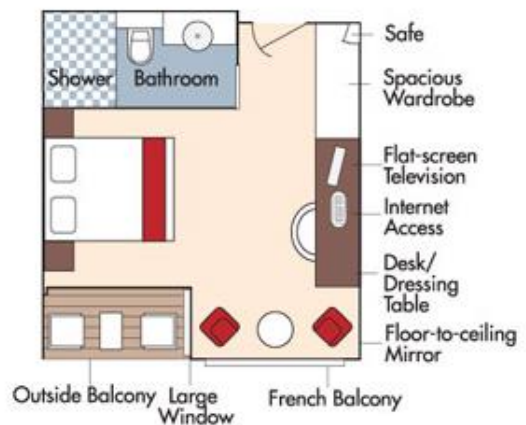

Suite, Violin Deck
French Balcony & Outside Balcony, 350 sq. ft.

Brochure Fare \$7,498 pp
Your rate \$7,248 pp

CAT. AA, Violin Deck
French Balcony & Outside Balcony, 235 sq. ft.

Brochure Fare \$6,198 pp
Your rate \$5,948 pp

Fares listed are cruise-only, per person based on double occupancy and do not include port charges of \$210 per person.

CAT. AB, Cello Deck
French Balcony & Outside Balcony, 235 sq. ft.

Brochure Fare \$5,998 pp
Your rate \$5,748 pp

CAT. C, Violin & Cello Deck
French Balcony, 170 sq. ft.

Brochure Fare ~~\$4,998~~ pp
 Your rate \$4,748 pp

Fares listed are cruise-only, per person based on double occupancy and do not include port charges of \$210 per person.

Stateroom Categories

Fares listed are cruise-only, per person based on double occupancy and do not include port charges of \$210 per person.