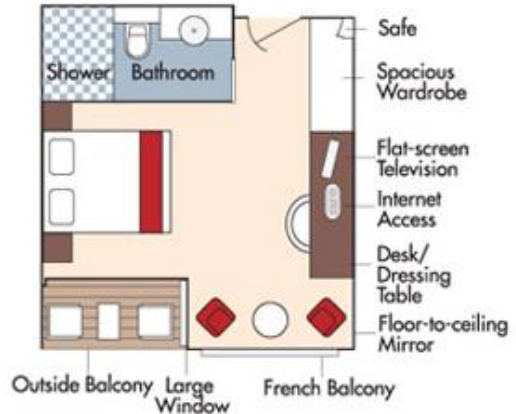

Suite, Violin Deck
French Balcony & Outside Balcony, 350 sq. ft.

Brochure Fare \$7,498 pp
Your rate \$7,248 pp

CAT. AA, Violin Deck
French Balcony & Outside Balcony, 235 sq. ft.

Brochure Fare \$6,198 pp
Your rate \$5,948 pp

Fares listed are cruise-only, per person based on double occupancy and do not include port charges of \$210 per person.

CAT. AB, Cello Deck
French Balcony & Outside Balcony, 235 sq. ft.

Brochure Fare \$5,998 pp
Your rate \$5,748 pp

CAT. BA, Violin Deck
French Balcony & Outside Balcony, 210 sq. ft.

Brochure Fare \$5,798 pp
Your rate \$5,548 pp

CAT. BB, Cello Deck
French Balcony & Outside Balcony, 210 sq. ft.

Brochure Fare ~~\$5,598~~ pp
 Your rate \$5,348 pp

CAT. C, Violin & Cello Deck
French Balcony, 170 sq. ft.

Brochure Fare ~~\$4,998~~ pp
 Your rate \$4,748 pp

Fares listed are cruise-only, per person based on double occupancy and do not include port charges of \$210 per person.