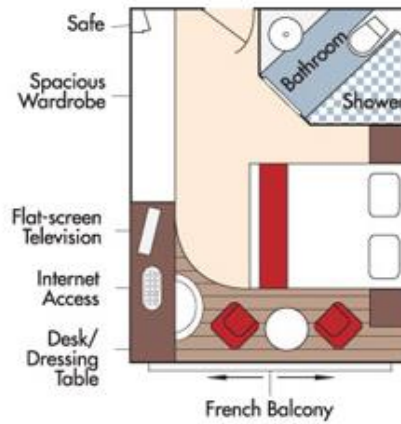

Fares listed are cruise-only, per person based on double occupancy and do not include port charges of \$210 per person.

CAT. AB, Cello Deck
French Balcony & Outside Balcony, 235 sq. ft.

Brochure Fare \$5,998 pp
Your rate \$5,748 pp

CAT. BA, Violin Deck
French Balcony & Outside Balcony, 210 sq. ft.

Brochure Fare \$5,798 pp
Your rate \$5,548 pp

CAT. BB, Cello Deck
French Balcony & Outside Balcony, 210 sq. ft.

Brochure Fare ~~\$5,598~~ pp
 Your rate \$5,348 pp

CAT. C, Violin & Cello Deck
French Balcony, 170 sq. ft.

Brochure Fare ~~\$4,998~~ pp
 Your rate \$4,748 pp

Fares listed are cruise-only, per person based on double occupancy and do not include port charges of \$210 per person.