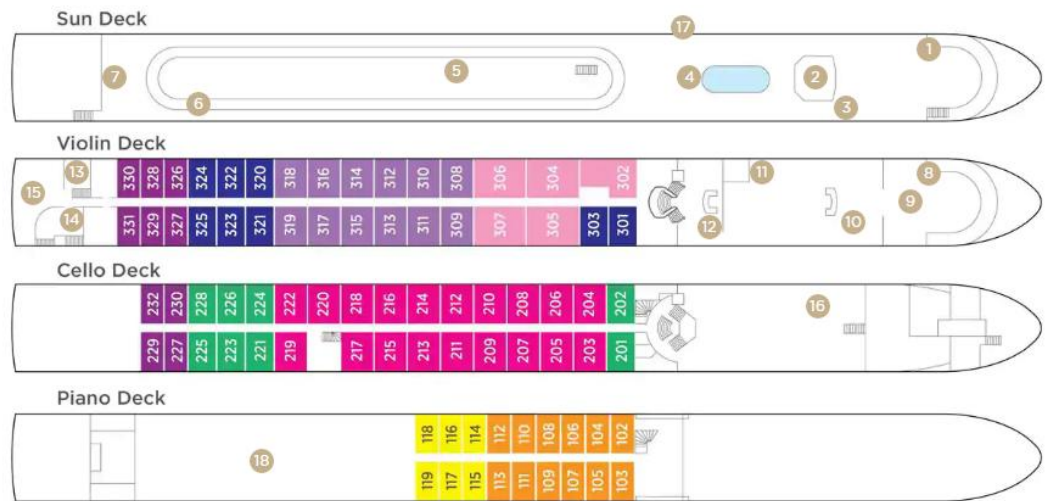

Fares listed are cruise-only, per person based on double occupancy and do not include port charges of \$210 per person.

CAT. AB, Cello Deck
French Balcony & Outside Balcony, 235 sq. ft.

Brochure Fare \$5,998 pp
Your rate \$5,748 pp

CAT. C, Violin & Cello Deck
French Balcony, 170 sq. ft.

Brochure Fare ~~\$4,998~~ pp
 Your rate \$4,748 pp

Fares listed are cruise-only, per person based on double occupancy and do not include port charges of \$210 per person.

CAT. D, Piano Deck
Fixed Windows, 170 sq. ft.

Brochure Fare \$4,198 pp
Your rate \$3,948 pp

CAT. E, Piano Deck
Fixed Windows, 170 sq. ft.

Brochure Fare \$3,899 pp
Your rate \$3,649 pp

AmaVerde DECK PLAN

- 1 Lower Sun Deck
- 2 Navigation Bridge
- 3 Bicycles
- 4 Heated Pool
- 5 Sun Deck
- 6 Walking Track
- 7 Putting Green
- 8 Bow Seating Area
- 9 Observation Lounge
- 10 Main Lounge & Bar
- 11 Gift Shop
- 12 Reception
- 13 Massage & Hair Salon
- 14 Fitness Room
- 15 The Chef's Table Restaurant
- 16 Main Restaurant
- 17 Elevator
- 18 Crew Cabins

Stateroom Categories

Fares listed are cruise-only, per person based on double occupancy and do not include port charges of \$210 per person.