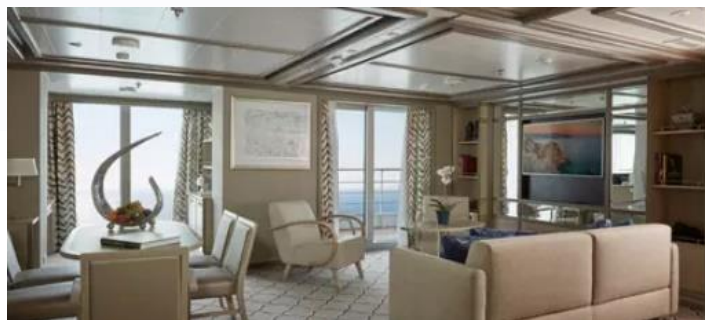

Features, materials, finishes and layout may be different than shown.

Two bedroom:
Brochure Fare: \$19,800 pp

One bedroom:
Brochure Fare: \$15,400 pp

Fares listed include economy air, per person based on double occupancy.

Grand Suite

Grand Suite

Indulge in the epitome of ultra-luxury cruising. The Grand Suite is for those who want to experience sailing in style. The sophistication of the Silversea philosophy coupled with ample interior and exterior space makes this the perfect choice for serious travellers. With the biggest verandas on board, enjoy entertaining new friends or simply sharing intimate meals while contemplating spectacular sunsets. Savour the sense of well-being offered by the luxurious furnishings and modern amenities. Offering an unprecedented level of relaxation, the Grand Suite is the perfect romantic getaway.

Two bedroom:
Brochure Fare: \$18,700 pp

One bedroom:
Brochure Fare: \$13,700 pp

Royal Suite

Royal Suite

Designed with the values of the culture of living in mind, the Royal Suite offers a vast, eloquent space. Precise lines, authentic Italian craftsmanship and fine materials make up just some of the details of this stunning suite. Commanding and majestic, the Royal Suite boasts a lavish living area perfect for entertaining, plush interior furnishings and sweeping seascapes from the private terrace. The comfort of the spacious apartment makes this the ideal space for those wanting to feel the true comfort and luxury of the Silversea philosophy.