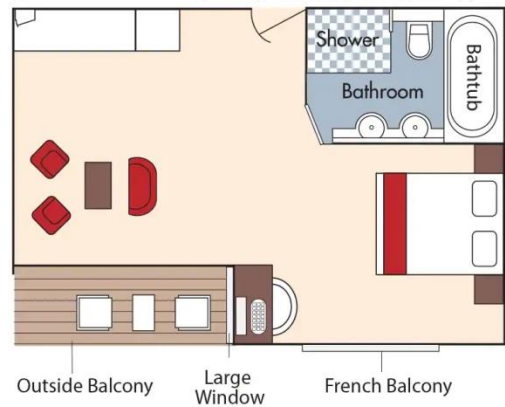

Note: Stateroom layouts shown below are not to scale.

Suite, Violin Deck
French Balcony & Outside Balcony, 350 sq. ft.

Brochure Fare ~~\$6,798~~ pp
Your rate **\$6,548** pp

CAT. AA, Violin Deck
French Balcony & Outside Balcony, 235 sq. ft.

Brochure Fare ~~\$5,498~~ pp
Your rate **\$5,248** pp

Fares listed are cruise-only, per person based on double occupancy and do not include port charges of \$210 per person.

CAT. AB, Cello Deck
French Balcony & Outside Balcony, 235 sq. ft.

Brochure Fare \$5,298 pp
Your rate \$5,048 pp

CAT. BA, Violin Deck
French Balcony & Outside Balcony, 210 sq. ft.

Brochure Fare ~~\$5,098~~ pp
Your rate \$4,848 pp

Fares listed are cruise-only, per person based on double occupancy and do not include port charges of \$210 per person.