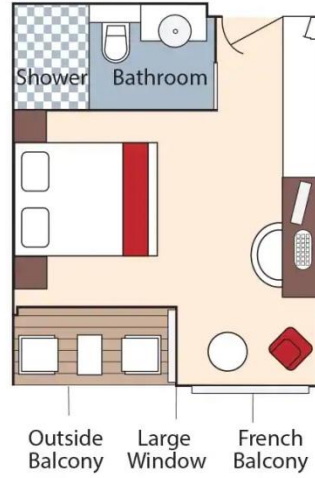

Note: Stateroom layouts shown below are not to scale.

Suite, Violin Deck
French Balcony & Outside Balcony, 350 sq. ft.

Brochure Fare ~~\$6,798~~ pp
Your rate **\$6,548** pp

CAT. AA, Violin Deck
French Balcony & Outside Balcony, 235 sq. ft.

Brochure Fare ~~\$5,498~~ pp
Your rate **\$5,248** pp

Fares listed are cruise-only, per person based on double occupancy and do not include port charges of \$210 per person.

CAT. AB, Cello Deck
French Balcony & Outside Balcony, 235 sq. ft.

Brochure Fare \$5,298 pp
Your rate \$5,048 pp

CAT. BA, Violin Deck
French Balcony & Outside Balcony, 210 sq. ft.

Brochure Fare ~~\$5,098~~ pp
Your rate \$4,848 pp

Fares listed are cruise-only, per person based on double occupancy and do not include port charges of \$210 per person.

CAT. BB, Cello Deck
French Balcony & Outside Balcony, 210 sq. ft.

Brochure Fare \$4,898 pp
Your rate \$4,648 pp

CAT. C, Violin & Cello Deck
French Balcony, 170 sq. ft.

Category C
Brochure Fare \$4,298 pp
Your rate \$4,048 pp