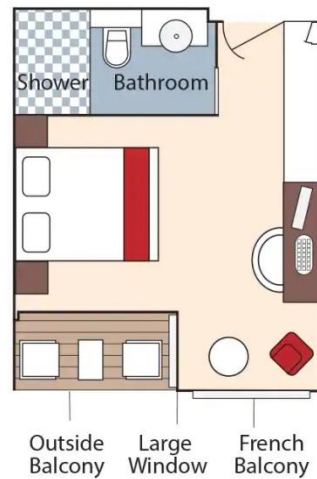

Note: Stateroom layouts shown below are not to scale.

Suite, Violin Deck
French Balcony & Outside Balcony, 350 sq. ft.

Brochure Fare ~~\$6,798~~ pp
Your rate **\$6,548** pp

CAT. AA, Violin Deck
French Balcony & Outside Balcony, 235 sq. ft.

Brochure Fare ~~\$5,498~~ pp
Your rate **\$5,248** pp

Fares listed are cruise-only, per person based on double occupancy and do not include port charges of \$210 per person.

CAT. AB, Cello Deck
French Balcony & Outside Balcony, 235 sq. ft.

Brochure Fare \$5,298 pp
Your rate \$5,048 pp

CAT. BA, Violin Deck
French Balcony & Outside Balcony, 210 sq. ft.

Brochure Fare ~~\$5,098~~ pp
Your rate \$4,848 pp

Fares listed are cruise-only, per person based on double occupancy and do not include port charges of \$210 per person.

CAT. BB, Cello Deck
French Balcony & Outside Balcony, 210 sq. ft.

Brochure Fare \$4,898 pp
Your rate \$4,648 pp

CAT. C, Violin & Cello Deck
French Balcony, 170 sq. ft.

Category C
Brochure Fare \$4,298 pp
Your rate \$4,048 pp