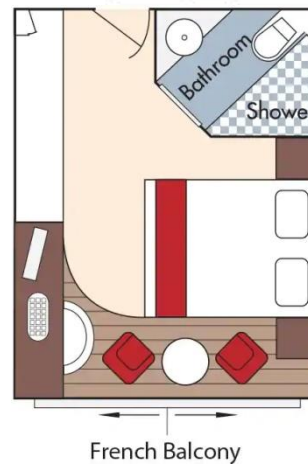

Note: Stateroom layouts shown below are not to scale.

Suite, Violin Deck
French Balcony & Outside Balcony, 350 sq. ft.

Brochure Fare ~~\$6,798~~ pp
Your rate **\$6,548** pp

CAT. AA, Violin Deck
French Balcony & Outside Balcony, 235 sq. ft.

Brochure Fare ~~\$5,498~~ pp
Your rate **\$5,248** pp

Fares listed are cruise-only, per person based on double occupancy and do not include port charges of \$210 per person.

CAT. AB, Cello Deck
French Balcony & Outside Balcony, 235 sq. ft.

Brochure Fare \$5,298 pp
Your rate \$5,048 pp

CAT. BA, Violin Deck
French Balcony & Outside Balcony, 210 sq. ft.

Brochure Fare ~~\$5,098~~ pp
Your rate \$4,848 pp

Fares listed are cruise-only, per person based on double occupancy and do not include port charges of \$210 per person.

CAT. BB, Cello Deck
French Balcony & Outside Balcony, 210 sq. ft.

Brochure Fare \$4,898 pp
Your rate \$4,648 pp

CAT. C, Violin & Cello Deck
French Balcony, 170 sq. ft.

Category C
Brochure Fare \$4,298 pp
Your rate \$4,048 pp