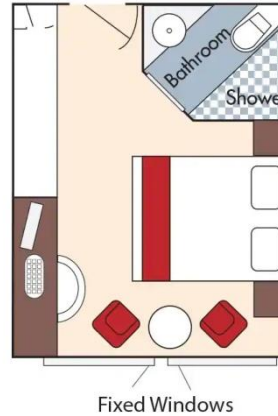

Brochure Fare ~~\$5,498~~ pp
Your rate **\$5,248** pp

Fares listed are cruise-only, per person based on double occupancy and do not include port charges of \$210 per person.

CAT. AB, Cello Deck
French Balcony & Outside Balcony, 235 sq. ft.

Brochure Fare \$5,298 pp
Your rate \$5,048 pp

CAT. BA, Violin Deck
French Balcony & Outside Balcony, 210 sq. ft.

Brochure Fare ~~\$5,098~~ pp
Your rate \$4,848 pp

Fares listed are cruise-only, per person based on double occupancy and do not include port charges of \$210 per person.

CAT. BB, Cello Deck
French Balcony & Outside Balcony, 210 sq. ft.

Brochure Fare \$4,898 pp
Your rate \$4,648 pp

CAT. C, Violin & Cello Deck
French Balcony, 170 sq. ft.

Category C
Brochure Fare \$4,298 pp
Your rate \$4,048 pp

CAT. D, Piano Deck
Fixed Windows, 170 sq. ft.

Brochure Fare ~~\$3,498~~ pp
Your rate **\$3,248** pp

CAT. E, Piano Deck
Fixed Windows, 170 sq. ft.

Brochure Fare ~~\$3,199~~ pp
Your rate **\$2,949** pp

AmaBella DECK PLAN