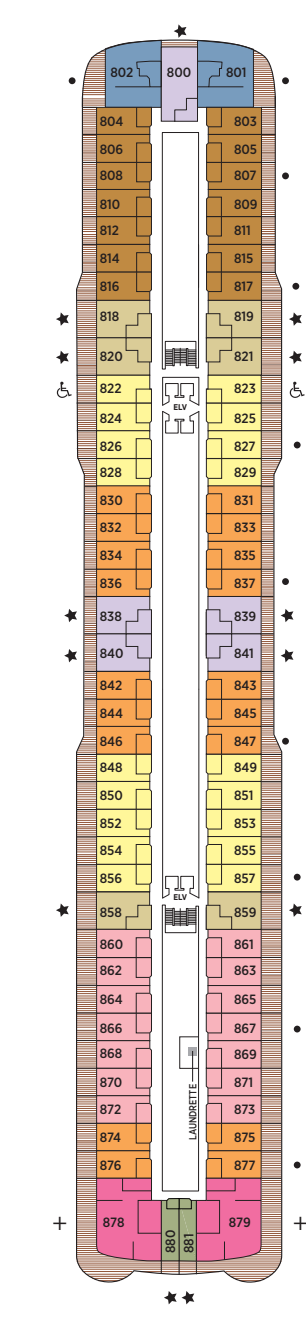

Seven Seas Splendor® DECK PLANS

OVERALL LENGTH . . . 735 ft.
 BEAM (WIDTH) 102 ft.
 DRAFT 23 ft.
 SUITES 366
 GUESTS 732
 CREW 567 International
 GUEST DECKS 10
 GROSS TONNAGE 55,498
 CRUISING SPEED 19.5 Knots
 SHIP'S REGISTRY Marshall Islands

- RS REGENT SUITE
- MS MASTER SUITE
- GS GRAND SUITE
- SP SPLENDOR SUITE
- SS SEVEN SEAS SUITE
- A PENTHOUSE SUITE
- B PENTHOUSE SUITE
- C PENTHOUSE SUITE
- D CONCIERGE SUITE
- E CONCIERGE SUITE
- F1 SUPERIOR SUITE
- F2 SUPERIOR SUITE
- G1 DELUXE VERANDA SUITE
- G2 DELUXE VERANDA SUITE
- H VERANDA SUITE

DECK 4

DECK 5

DECK 6

DECK 7

DECK 8

DECK 9

DECK 10

DECK 11

DECK 12

DECK 14

- + 2-bedroom suite accommodates up to 6 guests
- Convertible sofa bed
- ♿ Wheelchair accessible suites 822, 823 and 916 have shower stall instead of bathtub

- Connecting suites
- ★ Bathroom features a glass-enclosed shower instead of bathtub in category A, B, C, G1, G2 and H