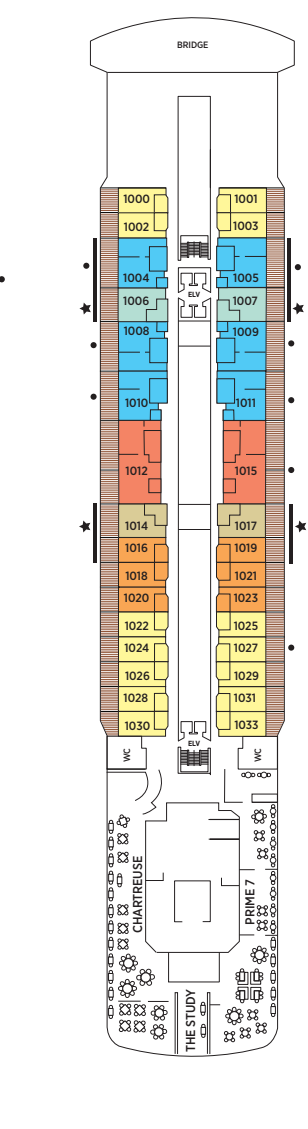

Seven Seas Splendor® DECK PLANS

OVERALL LENGTH . . . 735 ft.
 BEAM (WIDTH) 102 ft.
 DRAFT 23 ft.
 SUITES 366
 GUESTS 732
 CREW 567 International
 GUEST DECKS 10
 GROSS TONNAGE 55,498
 CRUISING SPEED 19.5 Knots
 SHIP'S REGISTRY Marshall Islands

- RS REGENT SUITE
- MS MASTER SUITE
- GS GRAND SUITE
- SP SPLENDOR SUITE
- SS SEVEN SEAS SUITE
- A PENTHOUSE SUITE
- B PENTHOUSE SUITE
- C PENTHOUSE SUITE
- D CONCIERGE SUITE
- E CONCIERGE SUITE
- F1 SUPERIOR SUITE
- F2 SUPERIOR SUITE
- G1 DELUXE VERANDA SUITE
- G2 DELUXE VERANDA SUITE
- H VERANDA SUITE

DECK 4

DECK 5

DECK 6

DECK 7

DECK 8

DECK 9

DECK 10

DECK 11

DECK 12

DECK 14

- + 2-bedroom suite accommodates up to 6 guests
- Convertible sofa bed
- ♿ Wheelchair accessible suites 822, 823 and 916 have shower stall instead of bathtub

- Connecting suites
- ★ Bathroom features a glass-enclosed shower instead of bathtub in category A, B, C, G1, G2 and H