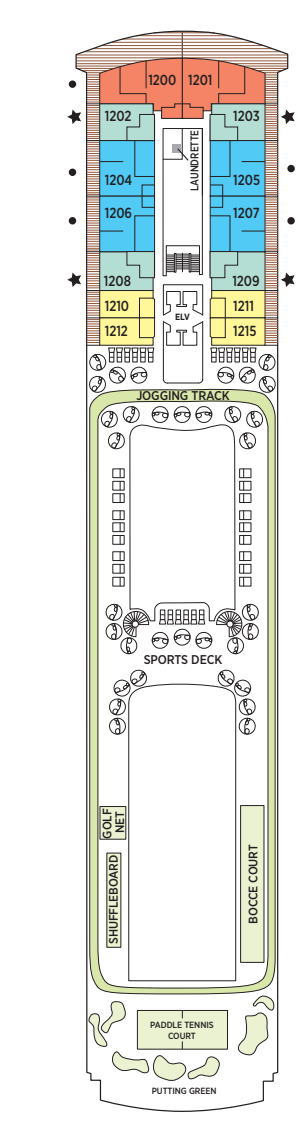

Seven Seas Splendor® DECK PLANS

OVERALL LENGTH . . . 735 ft.
 BEAM (WIDTH) 102 ft.
 DRAFT 23 ft.
 SUITES 366
 GUESTS 732
 CREW 567 International
 GUEST DECKS 10
 GROSS TONNAGE 55,498
 CRUISING SPEED 19.5 Knots
 SHIP'S REGISTRY Marshall Islands

- RS REGENT SUITE
- MS MASTER SUITE
- GS GRAND SUITE
- SP SPLENDOR SUITE
- SS SEVEN SEAS SUITE
- A PENTHOUSE SUITE
- B PENTHOUSE SUITE
- C PENTHOUSE SUITE
- D CONCIERGE SUITE
- E CONCIERGE SUITE
- F1 SUPERIOR SUITE
- F2 SUPERIOR SUITE
- G1 DELUXE VERANDA SUITE
- G2 DELUXE VERANDA SUITE
- H VERANDA SUITE

DECK 4

DECK 5

DECK 6

DECK 7

DECK 8

DECK 9

DECK 10

DECK 11

DECK 12

DECK 14

- + 2-bedroom suite accommodates up to 6 guests
- Convertible sofa bed
- ♿ Wheelchair accessible suites 822, 823 and 916 have shower stall instead of bathtub

- Connecting suites
- ★ Bathroom features a glass-enclosed shower instead of bathtub in category A, B, C, G1, G2 and H