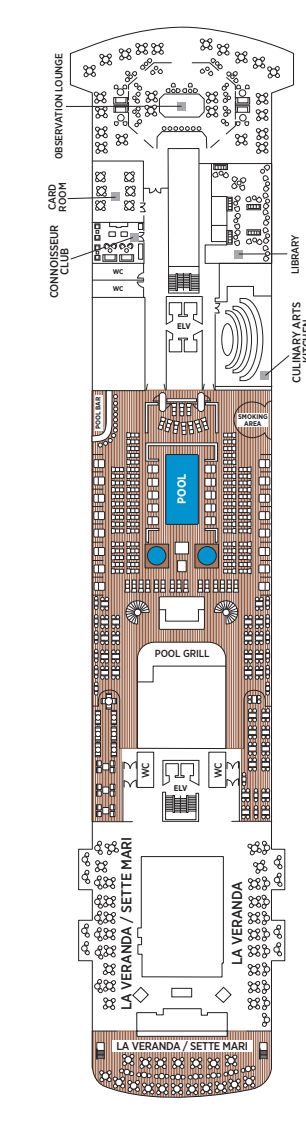

Seven Seas Splendor® DECK PLANS

OVERALL LENGTH . . . 735 ft.
 BEAM (WIDTH) 102 ft.
 DRAFT 23 ft.
 SUITES 366
 GUESTS 732
 CREW 567 International
 GUEST DECKS 10
 GROSS TONNAGE 55,498
 CRUISING SPEED 19.5 Knots
 SHIP'S REGISTRY Marshall Islands

- RS REGENT SUITE
- MS MASTER SUITE
- GS GRAND SUITE
- SP SPLENDOR SUITE
- SS SEVEN SEAS SUITE
- A PENTHOUSE SUITE
- B PENTHOUSE SUITE
- C PENTHOUSE SUITE
- D CONCIERGE SUITE
- E CONCIERGE SUITE
- F1 SUPERIOR SUITE
- F2 SUPERIOR SUITE
- G1 DELUXE VERANDA SUITE
- G2 DELUXE VERANDA SUITE
- H VERANDA SUITE

DECK 4

DECK 5

DECK 6

DECK 7

DECK 8

DECK 9

DECK 10

DECK 11

DECK 12

DECK 14

- + 2-bedroom suite accommodates up to 6 guests
- Convertible sofa bed
- ♿ Wheelchair accessible suites 822, 823 and 916 have shower stall instead of bathtub

- Connecting suites
- ★ Bathroom features a glass-enclosed shower instead of bathtub in category A, B, C, G1, G2 and H