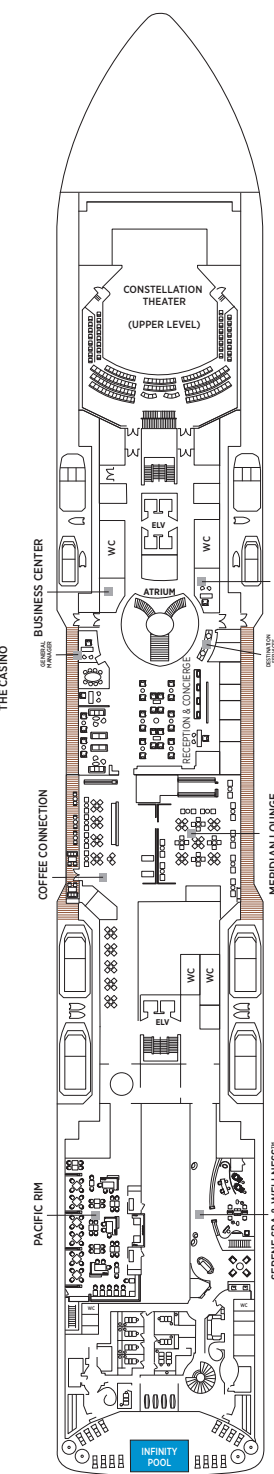

Seven Seas Splendor® DECK PLANS

OVERALL LENGTH . . . 735 ft.
 BEAM (WIDTH) 102 ft.
 DRAFT 23 ft.
 SUITES 366
 GUESTS 732
 CREW 567 International
 GUEST DECKS 10
 GROSS TONNAGE 55,498
 CRUISING SPEED 19.5 Knots
 SHIP'S REGISTRY Marshall Islands

- RS REGENT SUITE
- MS MASTER SUITE
- GS GRAND SUITE
- SP SPLENDOR SUITE
- SS SEVEN SEAS SUITE
- A PENTHOUSE SUITE
- B PENTHOUSE SUITE
- C PENTHOUSE SUITE
- D CONCIERGE SUITE
- E CONCIERGE SUITE
- F1 SUPERIOR SUITE
- F2 SUPERIOR SUITE
- G1 DELUXE VERANDA SUITE
- G2 DELUXE VERANDA SUITE
- H VERANDA SUITE

DECK 4

DECK 5

DECK 6

DECK 7

DECK 8

DECK 9

DECK 10

DECK 11

DECK 12

DECK 14

- + 2-bedroom suite accommodates up to 6 guests
- Convertible sofa bed
- ♿ Wheelchair accessible suites 822, 823 and 916 have shower stall instead of bathtub

- Connecting suites
- ★ Bathroom features a glass-enclosed shower instead of bathtub in category A, B, C, G1, G2 and H