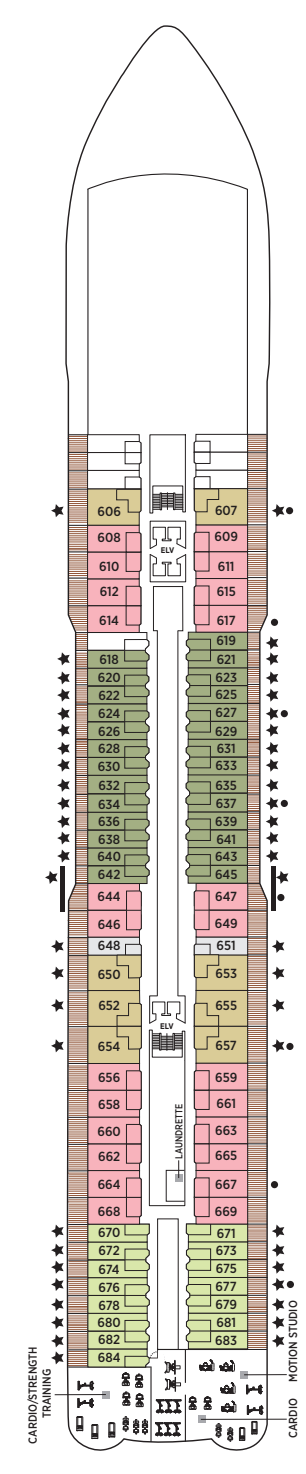

Seven Seas Splendor® DECK PLANS

OVERALL LENGTH . . . 735 ft.
 BEAM (WIDTH) 102 ft.
 DRAFT 23 ft.
 SUITES 366
 GUESTS 732
 CREW 567 International
 GUEST DECKS 10
 GROSS TONNAGE 55,498
 CRUISING SPEED 19.5 Knots
 SHIP'S REGISTRY Marshall Islands

- RS REGENT SUITE
- MS MASTER SUITE
- GS GRAND SUITE
- SP SPLENDOR SUITE
- SS SEVEN SEAS SUITE
- A PENTHOUSE SUITE
- B PENTHOUSE SUITE
- C PENTHOUSE SUITE
- D CONCIERGE SUITE
- E CONCIERGE SUITE
- F1 SUPERIOR SUITE
- F2 SUPERIOR SUITE
- G1 DELUXE VERANDA SUITE
- G2 DELUXE VERANDA SUITE
- H VERANDA SUITE

DECK 4

DECK 5

DECK 6

DECK 7

DECK 8

DECK 9

DECK 10

DECK 11

DECK 12

DECK 14

- + 2-bedroom suite accommodates up to 6 guests
- Convertible sofa bed
- ♿ Wheelchair accessible suites 822, 823 and 916 have shower stall instead of bathtub

- Connecting suites
- ★ Bathroom features a glass-enclosed shower instead of bathtub in category A, B, C, G1, G2 and H