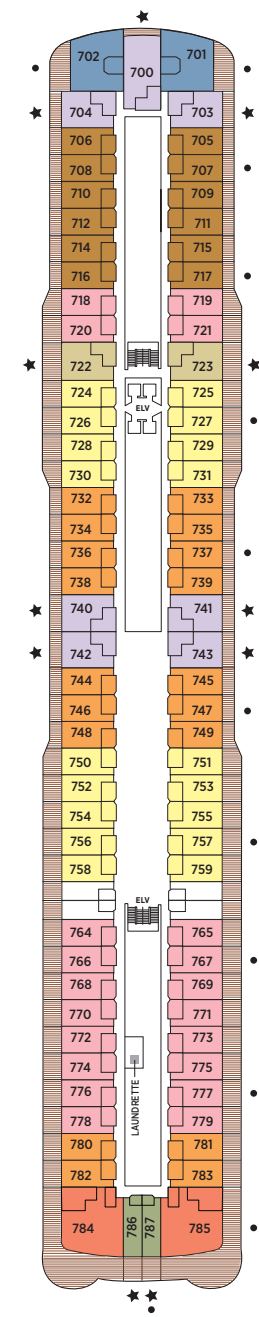

Seven Seas Splendor® DECK PLANS

OVERALL LENGTH . . . 735 ft.
 BEAM (WIDTH) 102 ft.
 DRAFT 23 ft.
 SUITES 366
 GUESTS 732
 CREW 567 International
 GUEST DECKS 10
 GROSS TONNAGE 55,498
 CRUISING SPEED 19.5 Knots
 SHIP'S REGISTRY Marshall Islands

- RS REGENT SUITE
- MS MASTER SUITE
- GS GRAND SUITE
- SP SPLENDOR SUITE
- SS SEVEN SEAS SUITE
- A PENTHOUSE SUITE
- B PENTHOUSE SUITE
- C PENTHOUSE SUITE
- D CONCIERGE SUITE
- E CONCIERGE SUITE
- F1 SUPERIOR SUITE
- F2 SUPERIOR SUITE
- G1 DELUXE VERANDA SUITE
- G2 DELUXE VERANDA SUITE
- H VERANDA SUITE

DECK 4

DECK 5

DECK 6

DECK 7

DECK 8

DECK 9

DECK 10

DECK 11

DECK 12

DECK 14

- + 2-bedroom suite accommodates up to 6 guests
- Convertible sofa bed
- ♿ Wheelchair accessible suites 822, 823 and 916 have shower stall instead of bathtub

- Connecting suites
- ★ Bathroom features a glass-enclosed shower instead of bathtub in category A, B, C, G1, G2 and H