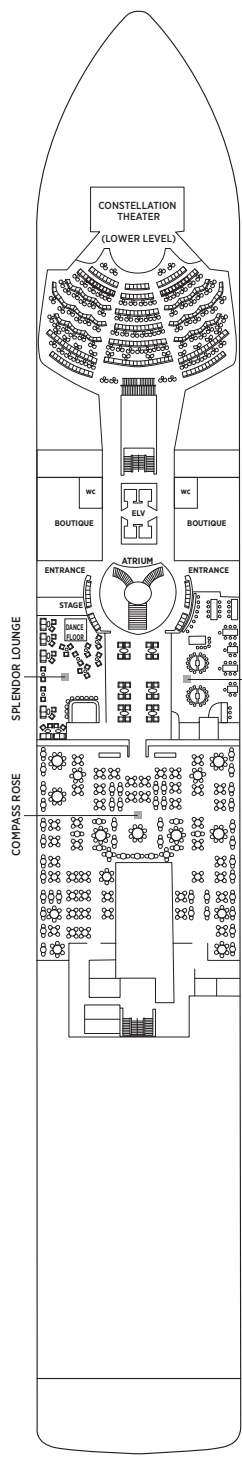

Seven Seas Splendor® DECK PLANS

OVERALL LENGTH . . . 735 ft.
 BEAM (WIDTH) 102 ft.
 DRAFT 23 ft.
 SUITES 366
 GUESTS 732
 CREW 567 International
 GUEST DECKS 10
 GROSS TONNAGE 55,498
 CRUISING SPEED 19.5 Knots
 SHIP'S REGISTRY Marshall Islands

- RS REGENT SUITE
- MS MASTER SUITE
- GS GRAND SUITE
- SP SPLENDOR SUITE
- SS SEVEN SEAS SUITE
- A PENTHOUSE SUITE
- B PENTHOUSE SUITE
- C PENTHOUSE SUITE
- D CONCIERGE SUITE
- E CONCIERGE SUITE
- F1 SUPERIOR SUITE
- F2 SUPERIOR SUITE
- G1 DELUXE VERANDA SUITE
- G2 DELUXE VERANDA SUITE
- H VERANDA SUITE

DECK 4

DECK 5

DECK 6

DECK 7

DECK 8

DECK 9

DECK 10

DECK 11

DECK 12

DECK 14

- + 2-bedroom suite accommodates up to 6 guests
- Convertible sofa bed
- ♿ Wheelchair accessible suites 822, 823 and 916 have shower stall instead of bathtub

- Connecting suites
- ★ Bathroom features a glass-enclosed shower instead of bathtub in category A, B, C, G1, G2 and H