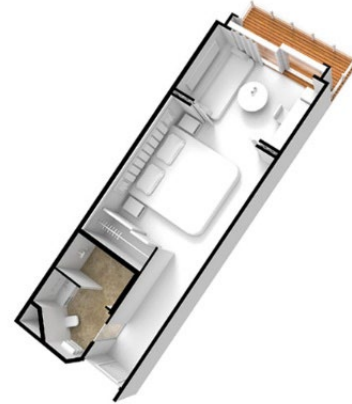

Stateroom Selection Guide

Note: Stateroom layouts shown below are not to scale.

Veranda Suite (upgraded to Deluxe)
Suite Size: Approx. 307 sq ft
Balcony Size: Approx. 88 sq ft
Category H

A wonderfully cozy retreat that includes a private balcony. In addition to a signature European Queen Size Elite Slumber™ bed, you'll enjoy amenities such as lavish bath products, an interactive flat-screen television and a plush bathrobe and slippers. The intimate sitting area includes a table that is the perfect size for breakfast for two or a couple of glasses and a bottle of celebratory Champagne.

Deluxe Veranda Suite ~~\$7,999~~ \$7,599
Suite Size: Approx. 253 sq ft
Balcony Size: Approx. 55 – 108 sq ft
Category G1, G2

**Special Price Reflects Two
Category Upgrade!**

Every inch of this suite has been thoughtfully designed to maximize interior space and embrace the magnificent scenery outdoors. From the sitting area, admire the ocean views through the floor-to-ceiling windows, or better yet, take a seat outside on your private balcony to watch the world go by. Elegant finishes such as luxurious bedding and beautiful marble detailing in the bath further enhance your comfort.