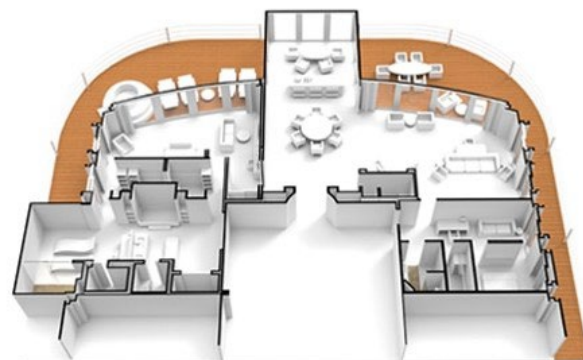

FREE 1-Night Pre-Cruise Hotel Package Including:

- FREE Ground Transfers
- FREE Breakfast
- FREE Portage

FREE Unlimited WiFi

FREE Personal Car and Guide to Explore Ashore

FREE In-Suite Spa Services

Exclusive Access to The Study, A Private Dining Room for Up To 12 Guests

Personal Butler

Guaranteed Reservation Each Night in Specialty Restaurant of Your Choice

Luxurious Bath Amenities

Preferred Selection of Luxurious Bed Linens and Pillow Menu

Selection of Aromatic Suite Fragrances

Daily Canapés

Personalized In-Suite Full-Liquor Bar Set-Up

Priority Check-in on embarkation day with suite access at Noon

Welcome Bottle of Veuve Clicquot Champagne

Interactive Flat-Screen Television and Direct-Dial Satellite Phone

Vanity and Hair Dryer

Regent Plush Bathrobes and Slippers

Priority Online Shore Excursions and Dining Reservations

10% Discount on Premium Wine and Liquor

5% savings on Pre- or Post-Cruise Hotel or Land Programs

5% savings on Regent Choice Shore Excursions

1 Sumptuous In-Suite Caviar Service

Direct Dial Satellite Phone

Shoe Shine Service

Personalized Stationery

Delivery of Up to Three Daily Newspapers