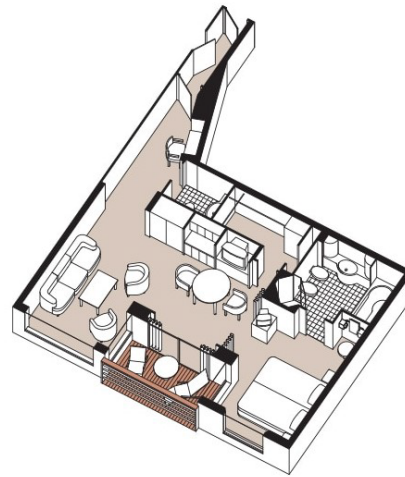

Voyager Suite $12,999
Suite Size: Approx. 554 sq ft
Balcony Size: Approx. 50 sq ft
Category VS

Treat yourself to the welcoming luxury of a suite where elegance and comfort beckon in every nook. Open the sliding doors to your private balcony and inhale the fresh sea air. Enjoy your morning coffee at a cozy dining table or put your feet up in a soothing living room. Call on the services of a personal butler to assist with any needs and ensure that each moment of your journey exceeds your expectations.

- FREE Valet Laundry Service
- FREE 1-Night Pre-Cruise Hotel Package Including:
  - FREE Ground Transfers
  - FREE Breakfast
  - FREE Porterage
- INCLUDED & UNLIMITED WiFi (up to four logins, four devices, per suite)
- FREE 15 Minutes of Ship-to-Shore Phone Time
- Choice of Guerlain, Bottega Veneta and L'Occitane® Jasmin & Bergamot Soaps, Shampoos and Lotions
- Personal Butler
- Priority boarding on Embarkation Day with Suite Access at 1:00 pm
- Welcome Bottle of Veuve Clicquot Champagne
- Welcome Letter from President and General Manager
- Complimentary Pressing on First Night
- Personalized In-Suite Full-Liquor Bar Set-Up
- Luxe Fruit Arrangement
- 1 Sumptuous In-Suite Caviar Service
- 24-Hour Room Service
- Priority Online Shore Excursions and Dining Reservations
- 10% Discount on Premium Wine and Liquor

- 5% savings on Pre- or Post-Cruise Hotel or Land Programs
- 5% savings on Regent Choice Shore Excursions
- Selection of Bed Pillow Styles
- Selection of Fig and Tea Leaves Bath Salts
- Regent Plush Bathrobes and Slippers
- Daily Canapés
- Personalized Stationery
- BOSE® SoundLink Mini II Bluetooth Speaker
- Delivery of Up to Three Daily Newspapers
- World Atlas and Elegant Weather Clock
- Binoculars, illy® Espresso Maker and Cashmere Blankets
- Bath Scale
- Vanity and Hair Dryer
- Interactive Flat-Screen Television With Extensive Media Library,
- Complimentary Movies-on-Demand
- Direct Dial Satellite Phone
- Shoe Shine Service
- Essentials Including Men's Unscented Shaving Kit, Facial Wipes, Sewing Kit, Emory Board, Stain Remover and Hand Sanitizer
- Complimentary Tote Bag