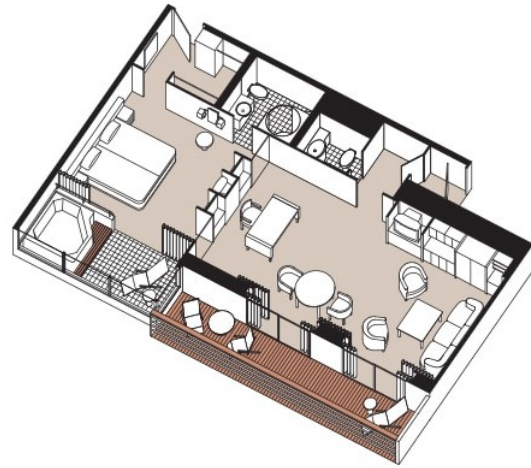

Grand Suite $15,299
Suite Size: Approx. 753 sq ft
Balcony Size: Approx. 123 sq ft
Category GS

A suite so large it has two entrances, this suite delights the senses with rich mosaics, exotic woods and luxurious touches. A living area with a couch and two comfortable chairs, a full dining table and large writing table make you feel right at home, while a leather chaise lounge beside a jacuzzi feel like holiday indulgences. A large private balcony lets you welcome friends for a quiet dinner, and a personal butler helps make life at sea a breeze.

FREE 1-Night Pre-Cruise Hotel Package Including:

- FREE Ground Transfers
- FREE Breakfast
- FREE Porterage

INCLUDED & UNLIMITED WiFi (up to four logins, four devices, per suite)

FREE 15 Minutes of Ship-to-Shore Phone Time

FREE Valet Laundry Service

Choice of Guerlain, Bottega Veneta and L'Occitane® Jasmin & Bergamot Soaps, Shampoos and Lotions

Guerlain Fragrance and Spongelle Buffer

Personal Butler

Priority Check-in on embarkation day with suite access at Noon

Welcome Bottle of Veuve Clicquot Champagne

Complimentary Pressing on First Night

VIP Status to Include Dinner with a Senior Officer

Welcome Letter from President and General Manager

Complimentary Cocktail Party for 8

Personalized In-Suite Full-Liquor Bar Set-Up

1 Sumptuous In-Suite Caviar Service

Guaranteed Reservation Each Night in Specialty Restaurant of Your Choice

Complimentary 25-Minute Personal Fitness Session at the

Serene Spa & Wellness™ Fitness Center

24-Hour Room Service with Specialty Restaurant Selections During Dining Hours

Priority Online Shore Excursions and Dining Reservations

10% Discount on Premium Wine and Liquor

5% savings on Pre- or Post-Cruise Hotel or Land Programs

5% savings on Regent Choice Shore Excursions

Selection of Bed Pillow Styles

Selection of Fig and Tea Leaves Bath Salts

Regent Plush Bathrobes and Slippers

Daily Canapés

Luxe Fruit Arrangement and Chocolate Leonidas

Tea Forte Set-Up

Personalized Stationery

BOSE® SoundLink Mini II Bluetooth Speaker

Complimentary Shore Excursion Bag

Delivery of Up to Three Daily Newspapers

World Atlas and Elegant Weather Clock

Binoculars, illy® Espresso Maker and Cashmere Blankets

Bath Scale

Vanity and Hair Dryer

Interactive Flat-Screen Television With Extensive Media Library,

Complimentary Movies-on-Demand

Direct Dial Satellite Phone

Shoe Shine Service

Essentials Including Men's Unscented Shaving Kit, Facial Wipes,

Sewing Kit, Emory Board, Stain Remover and Hand Sanitizer

Complimentary Tote Bag