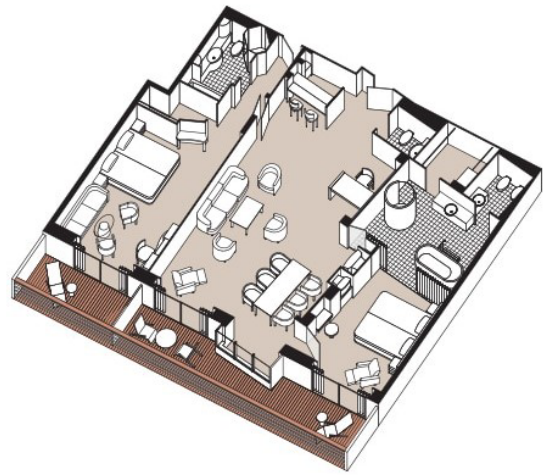

Direct Dial Satellite Phone

Shoe Shine Service

Essentials Including Men's Unscented Shaving Kit, Facial Wipes,

Sewing Kit, Emory Board, Stain Remover and Hand Sanitizer

Complimentary Tote Bag

Master Suite \$17,599
Suite Size: Approx. 1,216 sq ft
Balcony Size: Approx. 187 sq ft
Category MS Deck 11