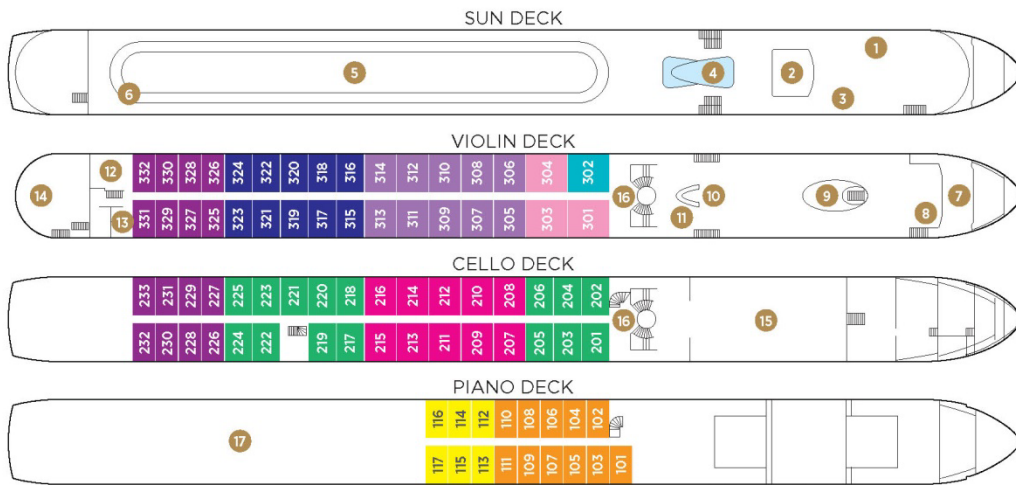

CAT. BA, Violin Deck
French Balcony & Outside Balcony, 210 sq. ft.

Brochure Fare ~~\$5,898~~ pp
 Your rate \$4,898 pp

CAT. BB, Cello Deck
French Balcony & Outside Balcony, 210 sq. ft.

Brochure Fare ~~\$5,698~~ pp
 Your rate \$4,698 pp

CAT. C, Violin & Cello Deck
French Balcony, 170 sq. ft.

Category C
 Brochure Fare ~~\$5,098~~ pp
 Your rate \$4,098 pp

CAT. D, Piano Deck
Fixed Windows, 160 sq. ft.

Brochure Fare ~~\$4,098~~ pp
Your rate **\$3,098** pp

CAT. E, Piano Deck
Fixed Windows, 160 sq. ft.

Brochure Fare ~~\$3,799~~ pp
Your rate **\$2,799** pp

AmaSonata Deck Plan

- 1 Lower Sun Deck
- 2 Navigation Bridge
- 3 Bicycles
- 4 Heated Pool
- 5 Sun Deck
- 6 Walking Track
- 7 Al Fresco Dining Terrace
- 8 Observation Lounge
- 9 Main Lounge & Bar
- 10 Gift Shop
- 11 Reception
- 12 Fitness Room
- 13 Massage & Hair Salon
- 14 The Chef's Table Restaurant
- 15 Main Restaurant
- 16 Elevator
- 17 Crew Cabins

Elevator reaches Main Restaurant, Lobby/Main Lounge and staterooms on Violin and Cello Deck.

Suite	Violin Deck / French & Outside Balcony - 300 sq. ft.	Cat. BB	Cello Deck / French & Outside Balcony - 210 sq. ft.
Cat. AA+	Violin Deck / French & Outside Balcony - 290 sq. ft.	Cat. C	Violin & Cello Deck / French Balcony - 170 sq. ft.
Cat. AA	Violin Deck / French & Outside Balcony - 235 sq. ft.	Cat. D	Piano Deck / Fixed Windows - 160 sq. ft.
Cat. AB	Cello Deck / French & Outside Balcony - 235 sq. ft.	Cat. E	Piano Deck / Fixed Windows - 160 sq. ft.
Cat. BA	Violin Deck / French & Outside Balcony - 210 sq. ft.		