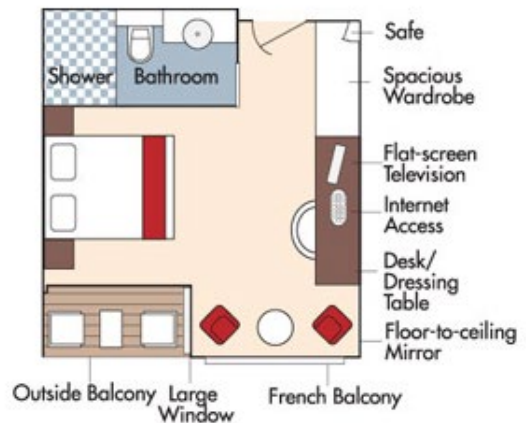

Special Rates when you book by March 31, 2023

RIVER CRUISE FOR WINE LOVERS

Peterson Winery

Aboard AmaSonata • 7 Nights • November 6 to 13, 2024
Vilshofen to Budapest

Note: Stateroom layouts shown below are not to scale.

Suite, Violin Deck
French Balcony & Outside Balcony, 350 sq. ft.

Brochure Fare \$7,598 pp
Your rate \$6,598 pp

CAT. AA, Violin Deck
French Balcony & Outside Balcony, 235 sq. ft.

Brochure Fare \$6,298 pp
Your rate \$5,298 pp

Fares listed are cruise-only, per person based on double occupancy and do not include port charges of \$224 per person.

CAT. AB, Cello Deck
French Balcony & Outside Balcony, 235 sq. ft.

Brochure Fare ~~\$6,098~~ pp
 Your rate \$5,098 pp