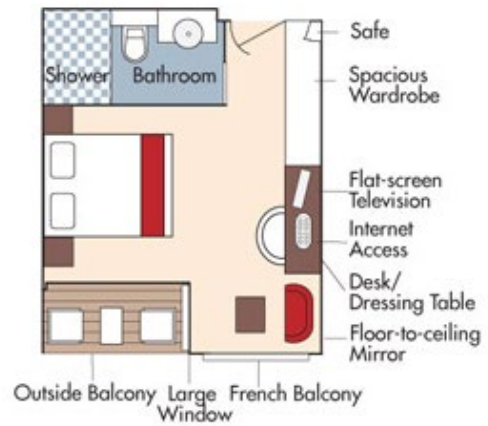

Suite, Violin Deck
French Balcony & Outside Balcony, 350 sq. ft.

Brochure Fare \$7,598 pp
Your rate \$6,598 pp

CAT. AA, Violin Deck
French Balcony & Outside Balcony, 235 sq. ft.

Brochure Fare \$6,298 pp
Your rate \$5,298 pp

Fares listed are cruise-only, per person based on double occupancy and do not include port charges of \$224 per person.

CAT. AB, Cello Deck
French Balcony & Outside Balcony, 235 sq. ft.

Brochure Fare ~~\$6,098~~ pp
 Your rate \$5,098 pp

CAT. BA, Violin Deck
French Balcony & Outside Balcony, 210 sq. ft.

Brochure Fare ~~\$5,898~~ pp
 Your rate \$4,898 pp

CAT. BB, Cello Deck
French Balcony & Outside Balcony, 210 sq. ft.

Brochure Fare ~~\$5,698~~ pp
 Your rate \$4,698 pp