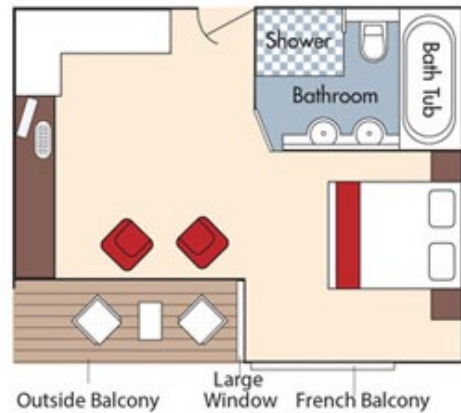

Special Rates when you book by March 31, 2023

RIVER CRUISE FOR WINE LOVERS

Peterson Winery

Aboard AmaSonata • 7 Nights • November 6 to 13, 2024
Vilshofen to Budapest

Note: Stateroom layouts shown below are not to scale.

Suite, Violin Deck
French Balcony & Outside Balcony, 350 sq. ft.

Brochure Fare \$7,598 pp
Your rate \$6,598 pp

CAT. AA, Violin Deck
French Balcony & Outside Balcony, 235 sq. ft.

Brochure Fare \$6,298 pp
Your rate \$5,298 pp

Fares listed are cruise-only, per person based on double occupancy and do not include port charges of \$224 per person.

CAT. AB, Cello Deck
French Balcony & Outside Balcony, 235 sq. ft.

Brochure Fare ~~\$6,098~~ pp
 Your rate \$5,098 pp

Elevator reaches Main Restaurant, Lobby/Main Lounge and staterooms on Violin and Cello Deck.

Suite	Violin Deck / French & Outside Balcony - 300 sq. ft.	Cat. BB	Cello Deck / French & Outside Balcony - 210 sq. ft.
Cat. AA+	Violin Deck / French & Outside Balcony - 290 sq. ft.	Cat. C	Violin & Cello Deck / French Balcony - 170 sq. ft.
Cat. AA	Violin Deck / French & Outside Balcony - 235 sq. ft.	Cat. D	Piano Deck / Fixed Windows - 160 sq. ft.
Cat. AB	Cello Deck / French & Outside Balcony - 235 sq. ft.	Cat. E	Piano Deck / Fixed Windows - 160 sq. ft.
Cat. BA	Violin Deck / French & Outside Balcony - 210 sq. ft.		