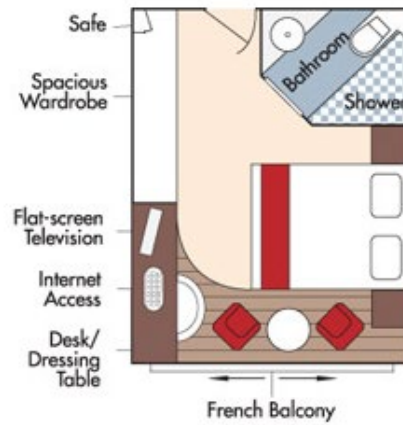

Fares listed are cruise-only, per person based on double occupancy and do not include port charges of \$224 per person.

CAT. AB, Cello Deck
French Balcony & Outside Balcony, 235 sq. ft.

Brochure Fare ~~\$6,098~~ pp
 Your rate \$5,098 pp

CAT. BA, Violin Deck
French Balcony & Outside Balcony, 210 sq. ft.

Brochure Fare ~~\$5,898~~ pp
 Your rate \$4,898 pp

CAT. BB, Cello Deck
French Balcony & Outside Balcony, 210 sq. ft.

Brochure Fare ~~\$5,698~~ pp
 Your rate \$4,698 pp

CAT. C, Violin & Cello Deck
French Balcony, 170 sq. ft.

Category C
 Brochure Fare ~~\$5,098~~ pp
 Your rate \$4,098 pp

CAT. D, Piano Deck
Fixed Windows, 160 sq. ft.

Brochure Fare ~~\$4,098~~ pp
Your rate **\$3,098** pp

CAT. E, Piano Deck
Fixed Windows, 160 sq. ft.

Brochure Fare ~~\$3,799~~ pp
Your rate **\$2,799** pp

AmaSonata Deck Plan

- 1 Lower Sun Deck
- 2 Navigation Bridge
- 3 Bicycles
- 4 Heated Pool
- 5 Sun Deck
- 6 Walking Track
- 7 Al Fresco Dining Terrace
- 8 Observation Lounge
- 9 Main Lounge & Bar
- 10 Gift Shop
- 11 Reception
- 12 Fitness Room
- 13 Massage & Hair Salon
- 14 The Chef's Table Restaurant
- 15 Main Restaurant
- 16 Elevator
- 17 Crew Cabins