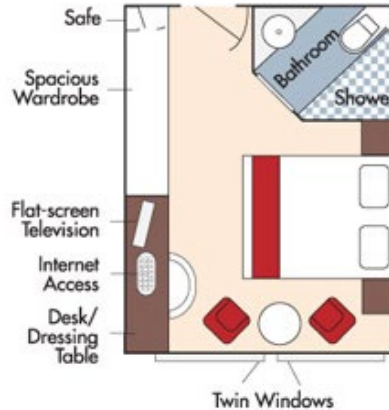

Fares listed are cruise-only, per person based on double occupancy and do not include port charges of \$224 per person.

CAT. AB, Cello Deck
French Balcony & Outside Balcony, 235 sq. ft.

Brochure Fare ~~\$6,098~~ pp
 Your rate \$5,098 pp

CAT. C, Violin & Cello Deck
French Balcony, 170 sq. ft.

Category C
 Brochure Fare ~~\$5,098~~ pp
 Your rate \$4,098 pp

CAT. D, Piano Deck
Fixed Windows, 160 sq. ft.

Brochure Fare ~~\$4,098~~ pp
Your rate **\$3,098** pp

CAT. E, Piano Deck
Fixed Windows, 160 sq. ft.

Brochure Fare ~~\$3,799~~ pp
Your rate **\$2,799** pp

AmaSonata Deck Plan

- 1 Lower Sun Deck
- 2 Navigation Bridge
- 3 Bicycles
- 4 Heated Pool
- 5 Sun Deck
- 6 Walking Track
- 7 Al Fresco Dining Terrace
- 8 Observation Lounge
- 9 Main Lounge & Bar
- 10 Gift Shop
- 11 Reception
- 12 Fitness Room
- 13 Massage & Hair Salon
- 14 The Chef's Table Restaurant
- 15 Main Restaurant
- 16 Elevator
- 17 Crew Cabins

Elevator reaches Main Restaurant, Lobby/Main Lounge and staterooms on Violin and Cello Deck.

Suite	Violin Deck / French & Outside Balcony - 300 sq. ft.	Cat. BB	Cello Deck / French & Outside Balcony - 210 sq. ft.
Cat. AA+	Violin Deck / French & Outside Balcony - 290 sq. ft.	Cat. C	Violin & Cello Deck / French Balcony - 170 sq. ft.
Cat. AA	Violin Deck / French & Outside Balcony - 235 sq. ft.	Cat. D	Piano Deck / Fixed Windows - 160 sq. ft.
Cat. AB	Cello Deck / French & Outside Balcony - 235 sq. ft.	Cat. E	Piano Deck / Fixed Windows - 160 sq. ft.
Cat. BA	Violin Deck / French & Outside Balcony - 210 sq. ft.		