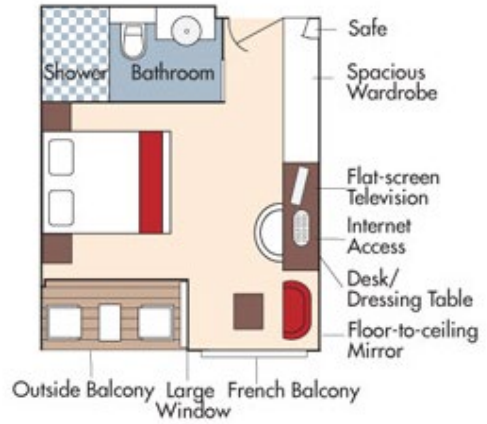

Suite, Violin Deck
French Balcony & Outside Balcony, 350 sq. ft.

Brochure Fare \$7,598 pp
Your rate \$6,598 pp

CAT. AA, Violin Deck
French Balcony & Outside Balcony, 235 sq. ft.

Brochure Fare \$6,298 pp
Your rate \$5,298 pp

Fares listed are cruise-only, per person based on double occupancy and do not include port charges of \$224 per person.

CAT. AB, Cello Deck
French Balcony & Outside Balcony, 235 sq. ft.

Brochure Fare ~~\$6,098~~ pp
 Your rate \$5,098 pp

CAT. BA, Violin Deck
French Balcony & Outside Balcony, 210 sq. ft.

Brochure Fare ~~\$5,898~~ pp
 Your rate \$4,898 pp

CAT. BB, Cello Deck
French Balcony & Outside Balcony, 210 sq. ft.

Brochure Fare ~~\$5,698~~ pp
 Your rate \$4,698 pp

CAT. C, Violin & Cello Deck
French Balcony, 170 sq. ft.

Category C
 Brochure Fare ~~\$5,098~~ pp
 Your rate \$4,098 pp

CAT. D, Piano Deck
Fixed Windows, 160 sq. ft.

Brochure Fare ~~\$4,098~~ pp
Your rate **\$3,098** pp