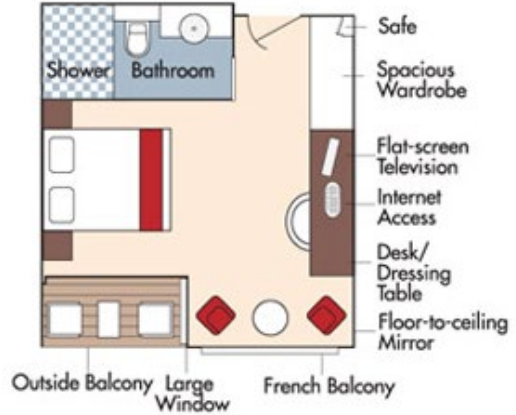

Suite, Violin Deck
French Balcony & Outside Balcony, 350 sq. ft.

Brochure Fare \$7,598 pp
Your rate \$6,598 pp

CAT. AA, Violin Deck
French Balcony & Outside Balcony, 235 sq. ft.

Brochure Fare \$6,298 pp
Your rate \$5,298 pp

Fares listed are cruise-only, per person based on double occupancy and do not include port charges of \$224 per person.

CAT. AB, Cello Deck
French Balcony & Outside Balcony, 235 sq. ft.

Brochure Fare ~~\$6,098~~ pp
 Your rate \$5,098 pp

CAT. BA, Violin Deck
French Balcony & Outside Balcony, 210 sq. ft.

Brochure Fare ~~\$5,898~~ pp
 Your rate \$4,898 pp

CAT. BB, Cello Deck
French Balcony & Outside Balcony, 210 sq. ft.

Brochure Fare ~~\$5,698~~ pp
 Your rate \$4,698 pp